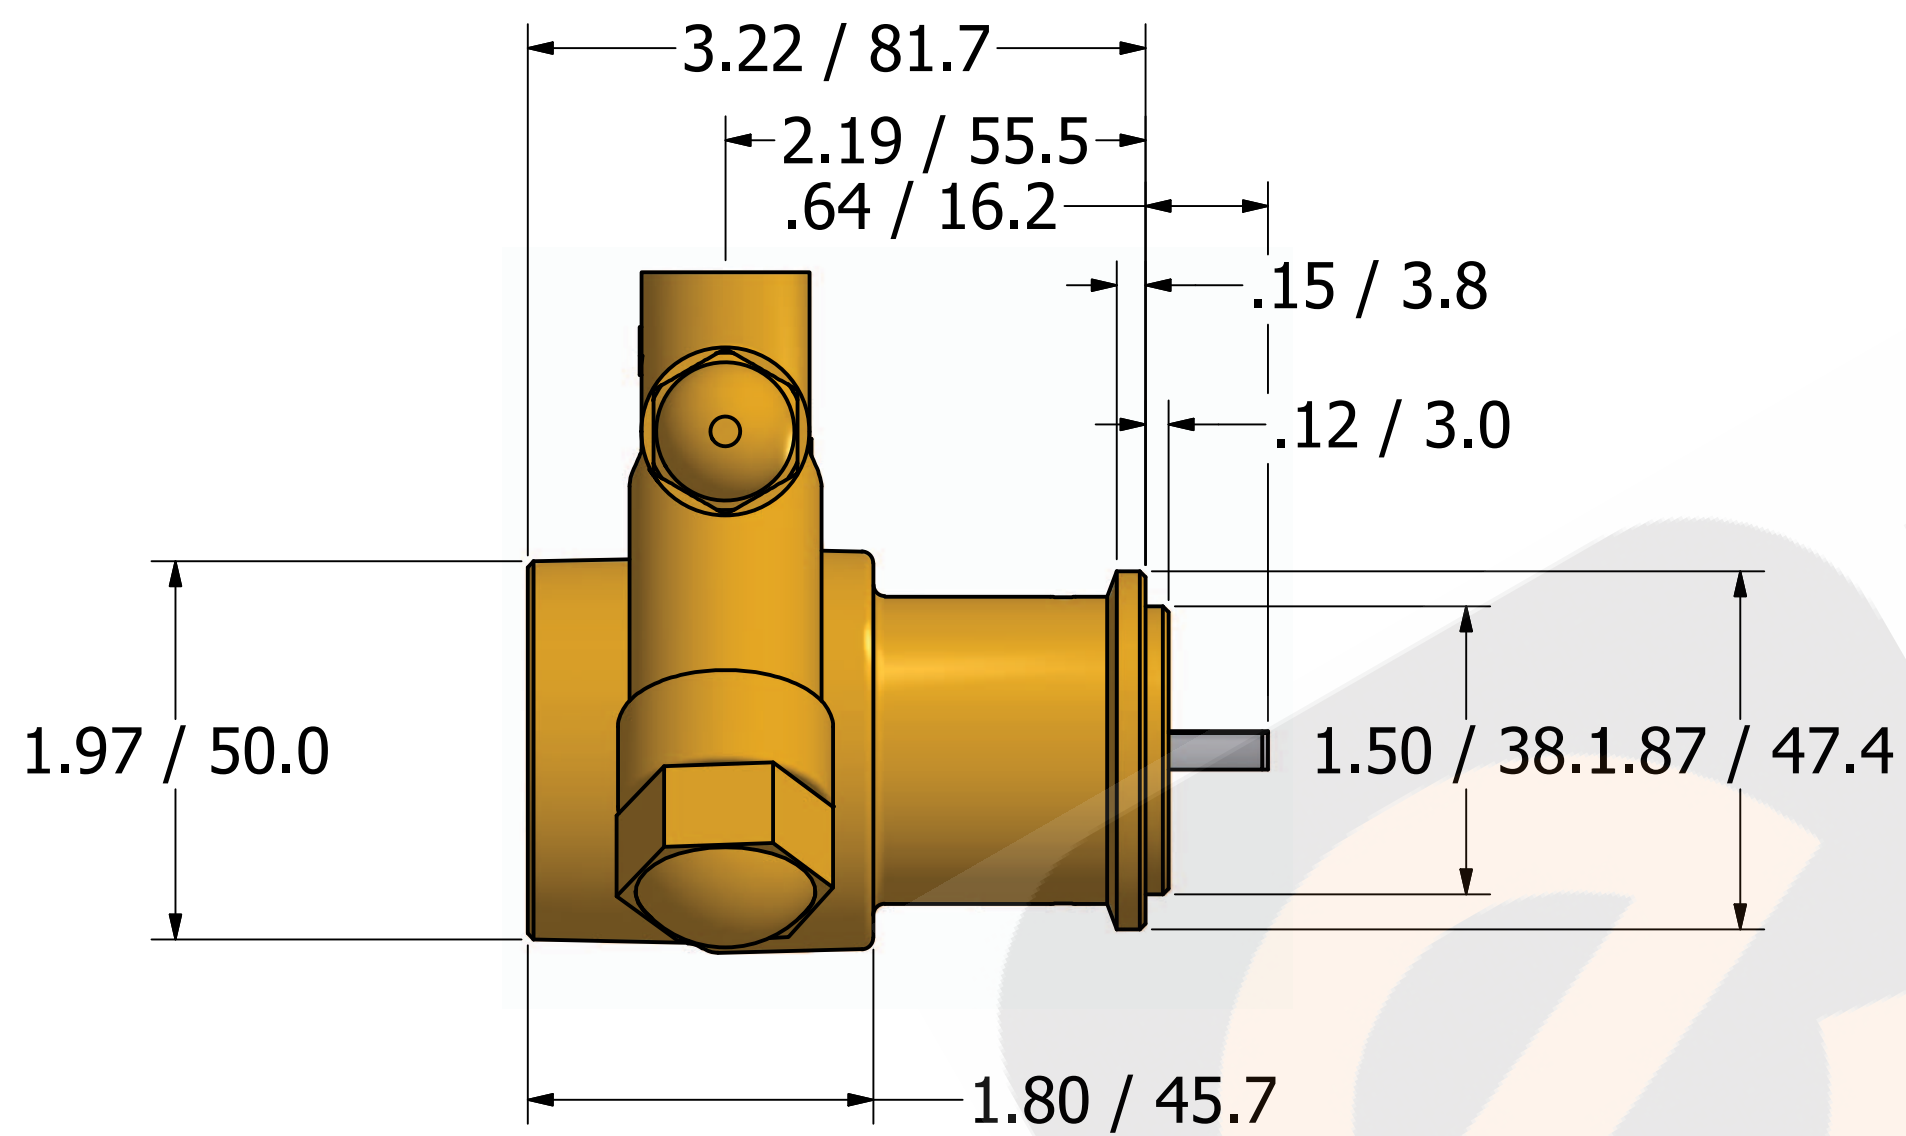

Series 1 Rotary Vane Pump Clamp-On Style

3/8-18 NPT or
3/8-19 BSPP (G3/8)
INLET/OUTLET PORTS

1143 Bronze Coupling

"A" Mounting

**"B" Mounting with 1143
Bronze Coupling**

Series 1 - Rotary Vane Pumps Bolt-On Style

"E" Mounting