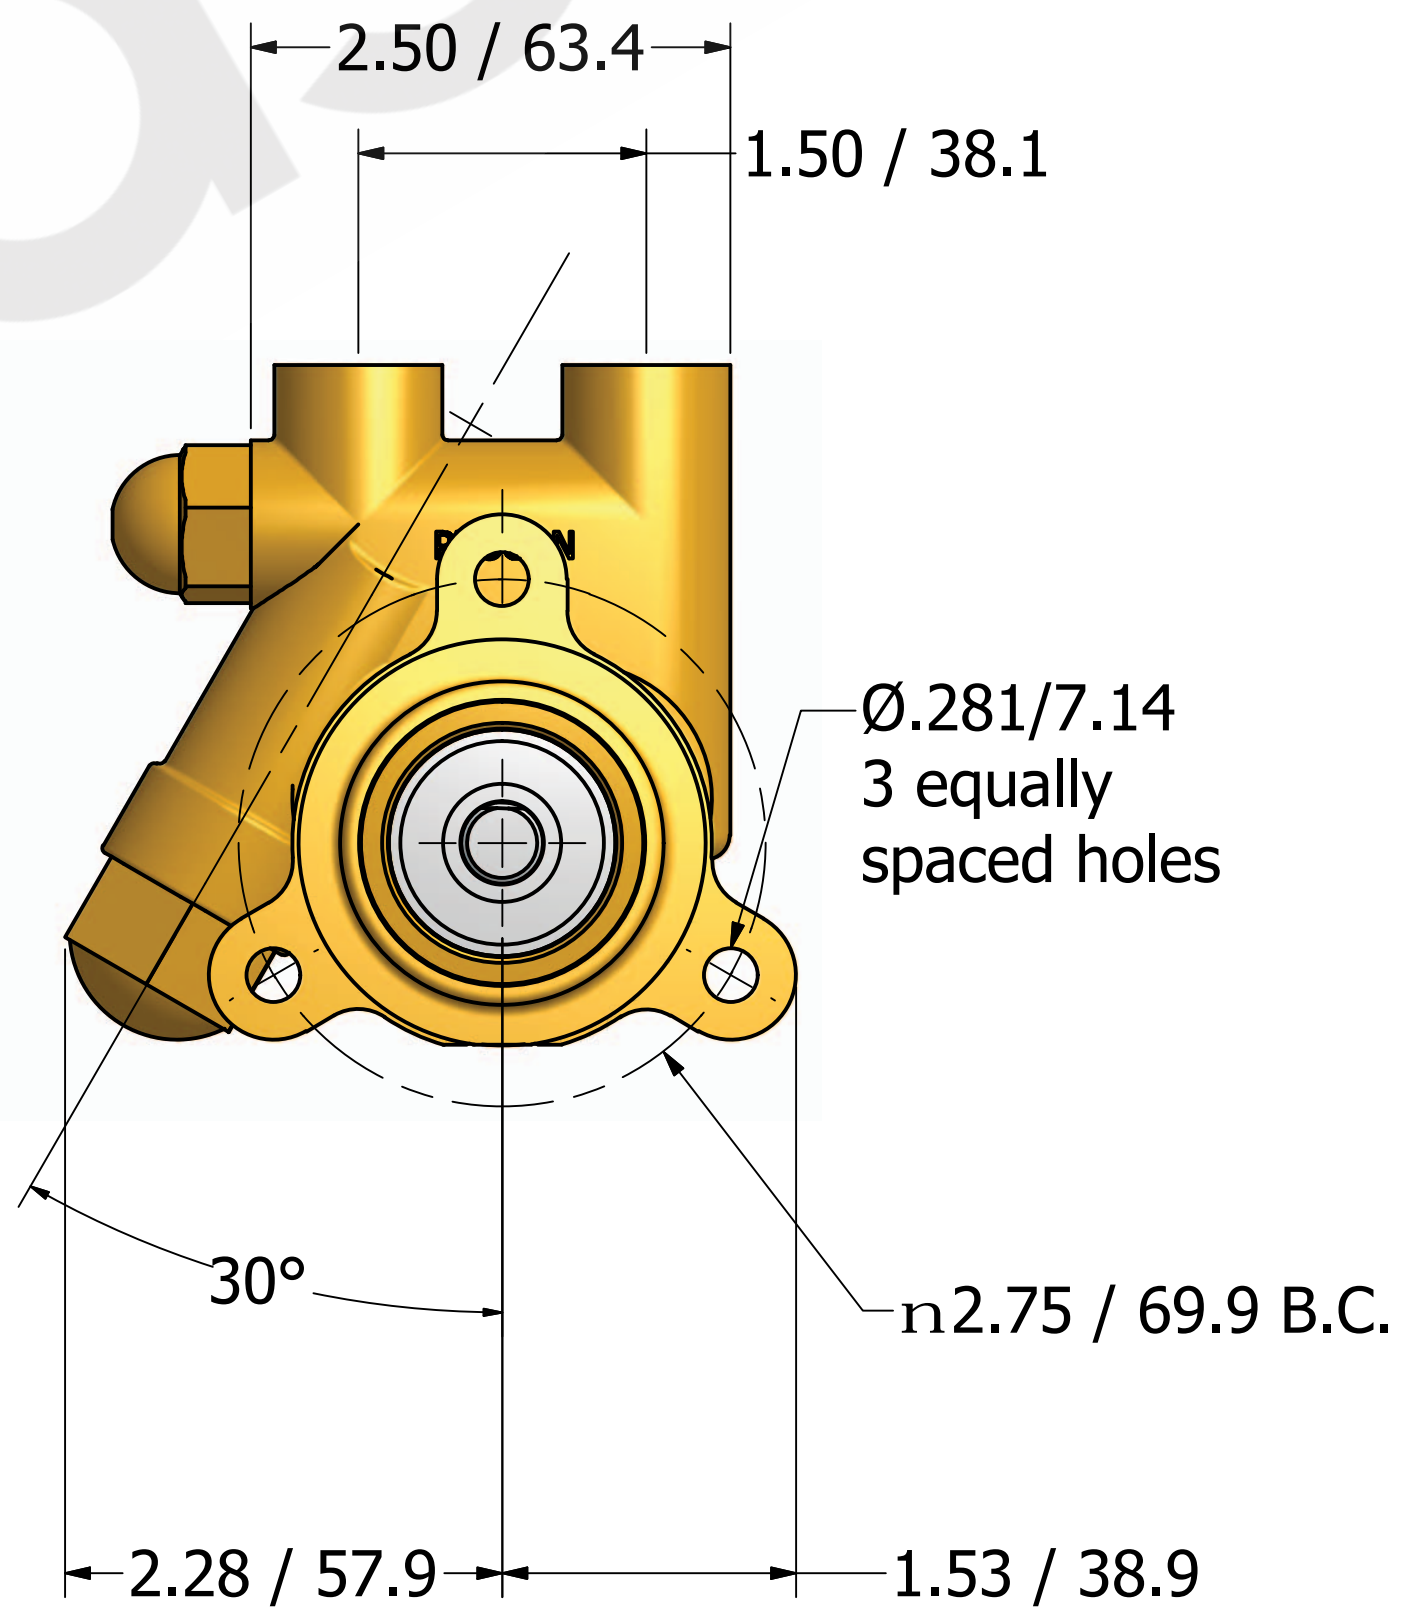

Series 1 Rotary Vane Pump Clamp-On Style

3/8-18 NPT or
3/8-19 BSPP (G3/8)
INLET/OUTLET PORTS

1143 Bronze Coupling

"A" Mounting

**"B" Mounting with 1143
Bronze Coupling**

Series 1 - Rotary Vane Pumps Bolt-On Style

"E" Mounting