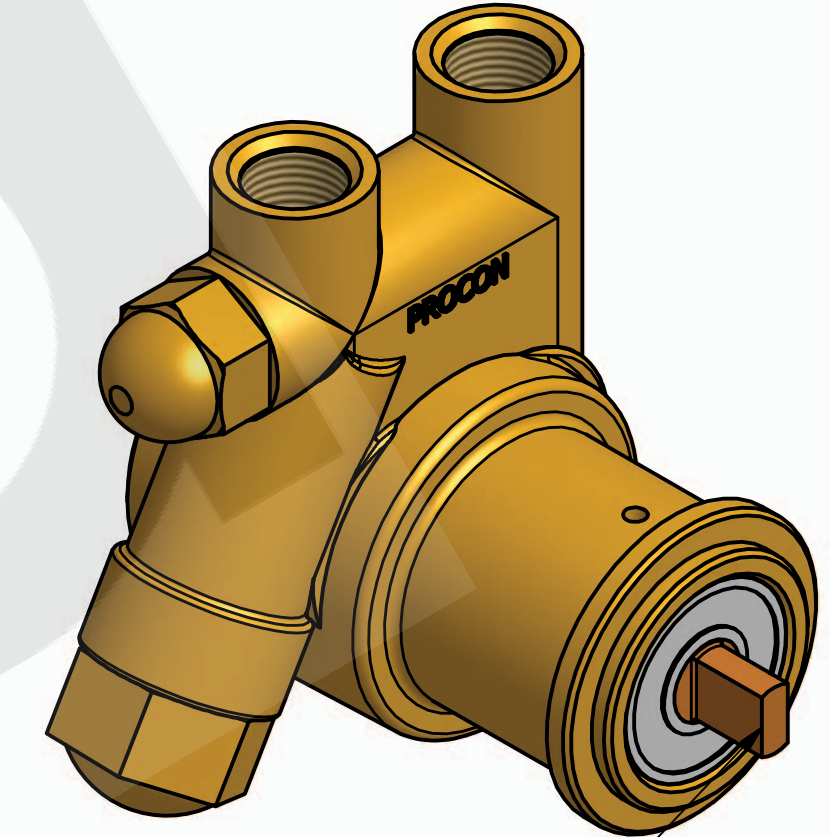

Series 1 Rotary Vane Pump Clamp-On Style

3/8-18 NPT or
3/8-19 BSPP (G3/8)
INLET/OUTLET PORTS

1143 Bronze Coupling

"A" Mounting

**"B" Mounting with 1143
Bronze Coupling**

Series 1 - Rotary Vane Pumps Bolt-On Style

"E" Mounting