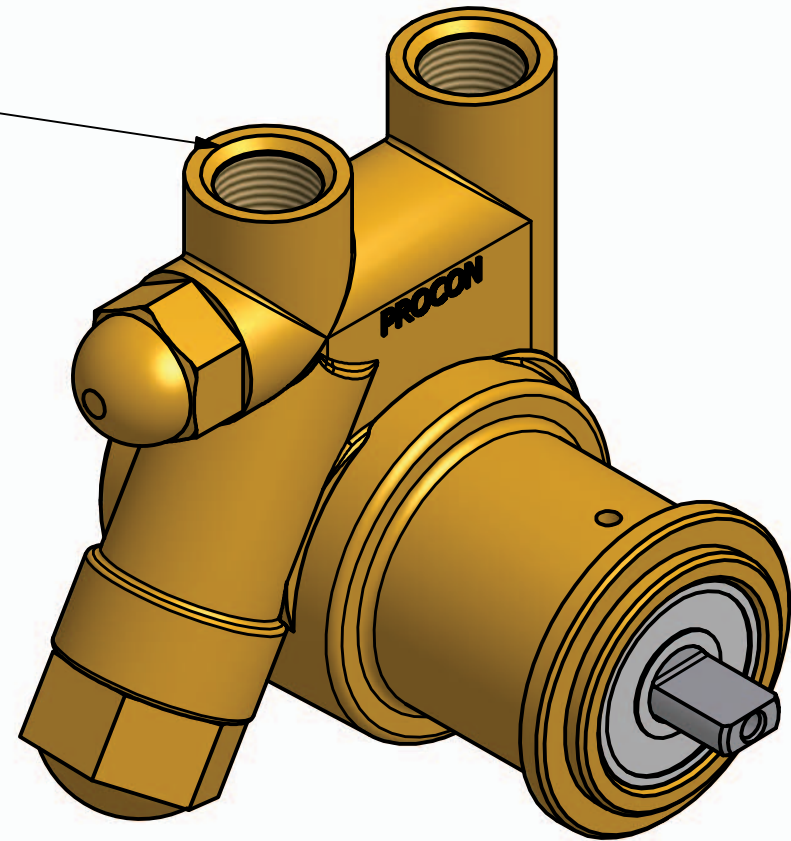

Series 1 Rotary Vane Pump Clamp-On Style

3/8-18 NPT or
3/8-19 BSPP (G3/8)
INLET/OUTLET PORTS

1143 Bronze Coupling

"A" Mounting

**"B" Mounting with 1143
Bronze Coupling**

Series 1 - Rotary Vane Pumps Bolt-On Style

"E" Mounting