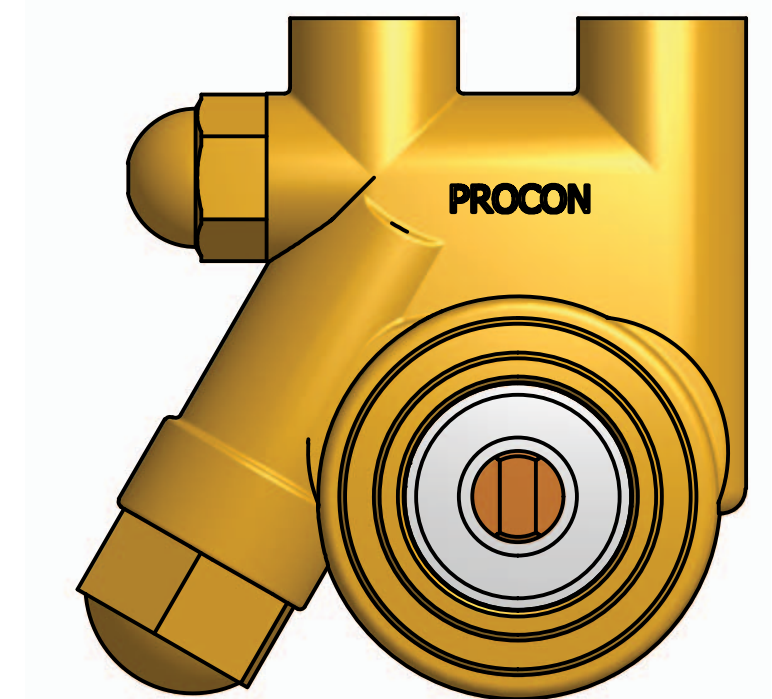

Series 1 Rotary Vane Pump Clamp-On Style

3/8-18 NPT or
3/8-19 BSPP (G3/8)
INLET/OUTLET PORTS

1143 Bronze Coupling

"A" Mounting

**"B" Mounting with 1143
Bronze Coupling**

Series 1 - Rotary Vane Pumps Bolt-On Style

"E" Mounting