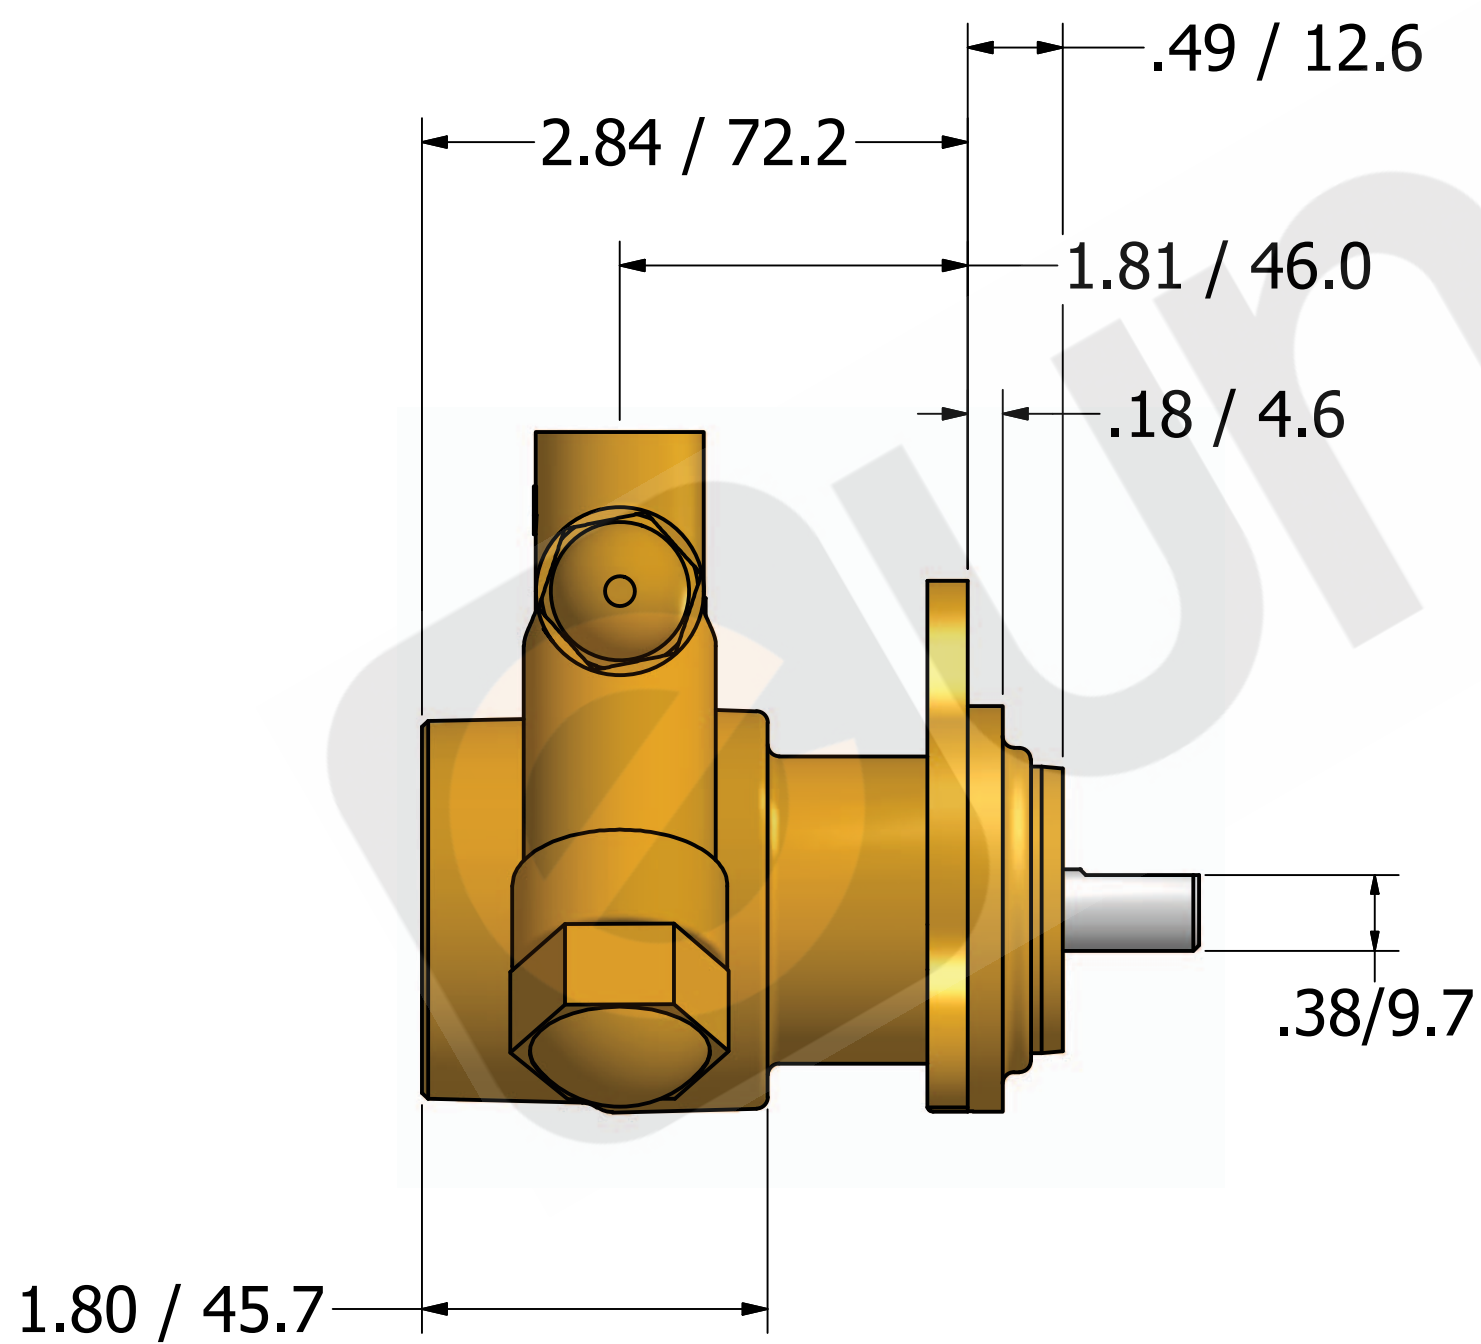

Series 1 Rotary Vane Pump Clamp-On Style

3/8-18 NPT or
3/8-19 BSPP (G3/8)
INLET/OUTLET PORTS

1143 Bronze Coupling

"A" Mounting

**"B" Mounting with 1143
Bronze Coupling**

Series 1 - Rotary Vane Pumps Bolt-On Style

"E" Mounting