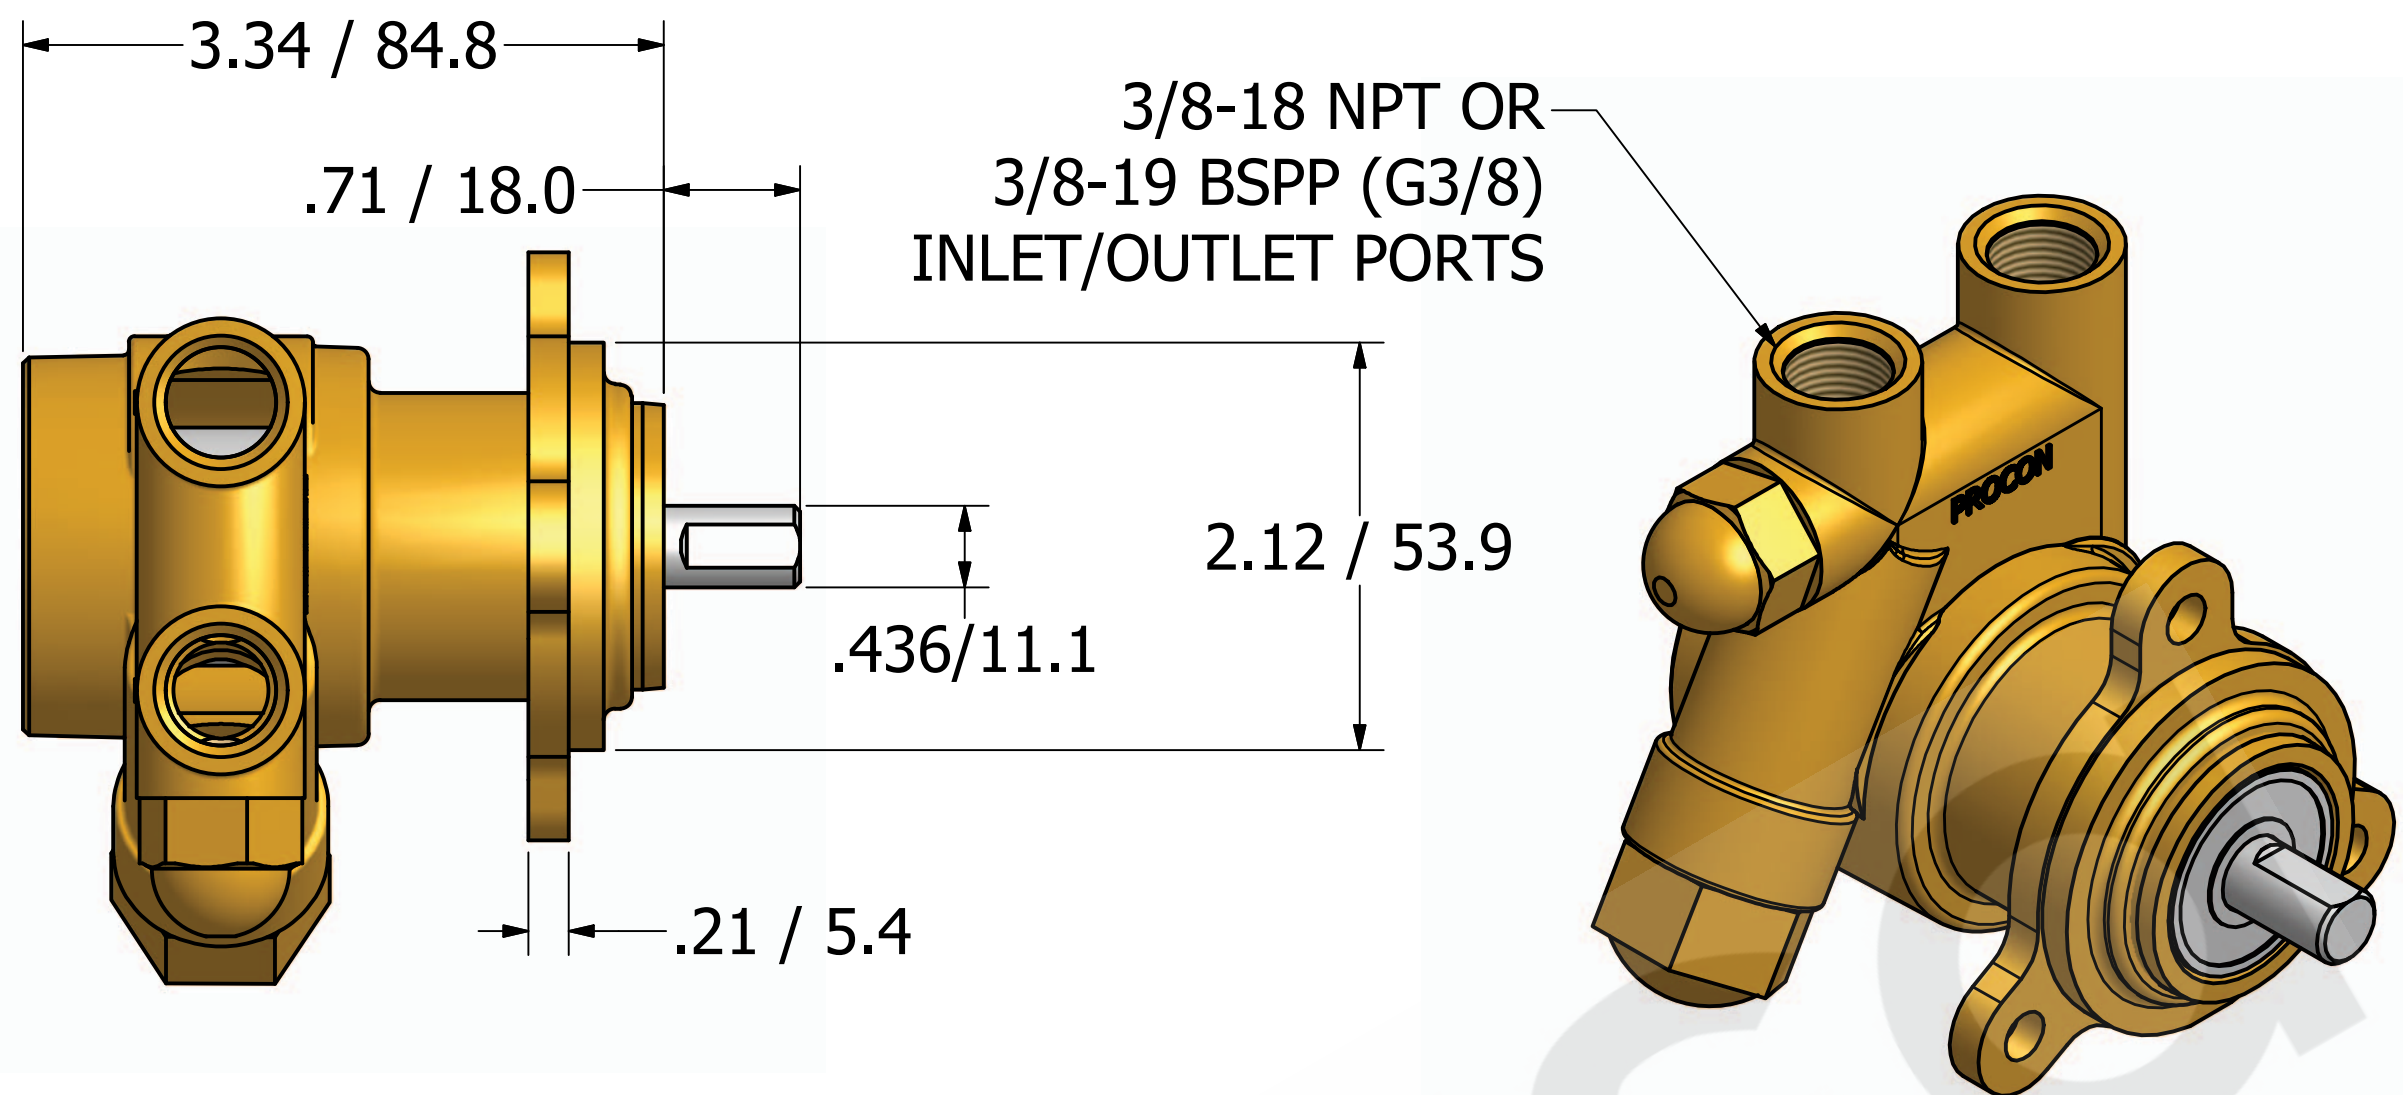

Series 1 Rotary Vane Pump Clamp-On Style

3/8-18 NPT or
3/8-19 BSPP (G3/8)
INLET/OUTLET PORTS

1143 Bronze Coupling

"A" Mounting

**"B" Mounting with 1143
Bronze Coupling**

Series 1 - Rotary Vane Pumps Bolt-On Style

"E" Mounting