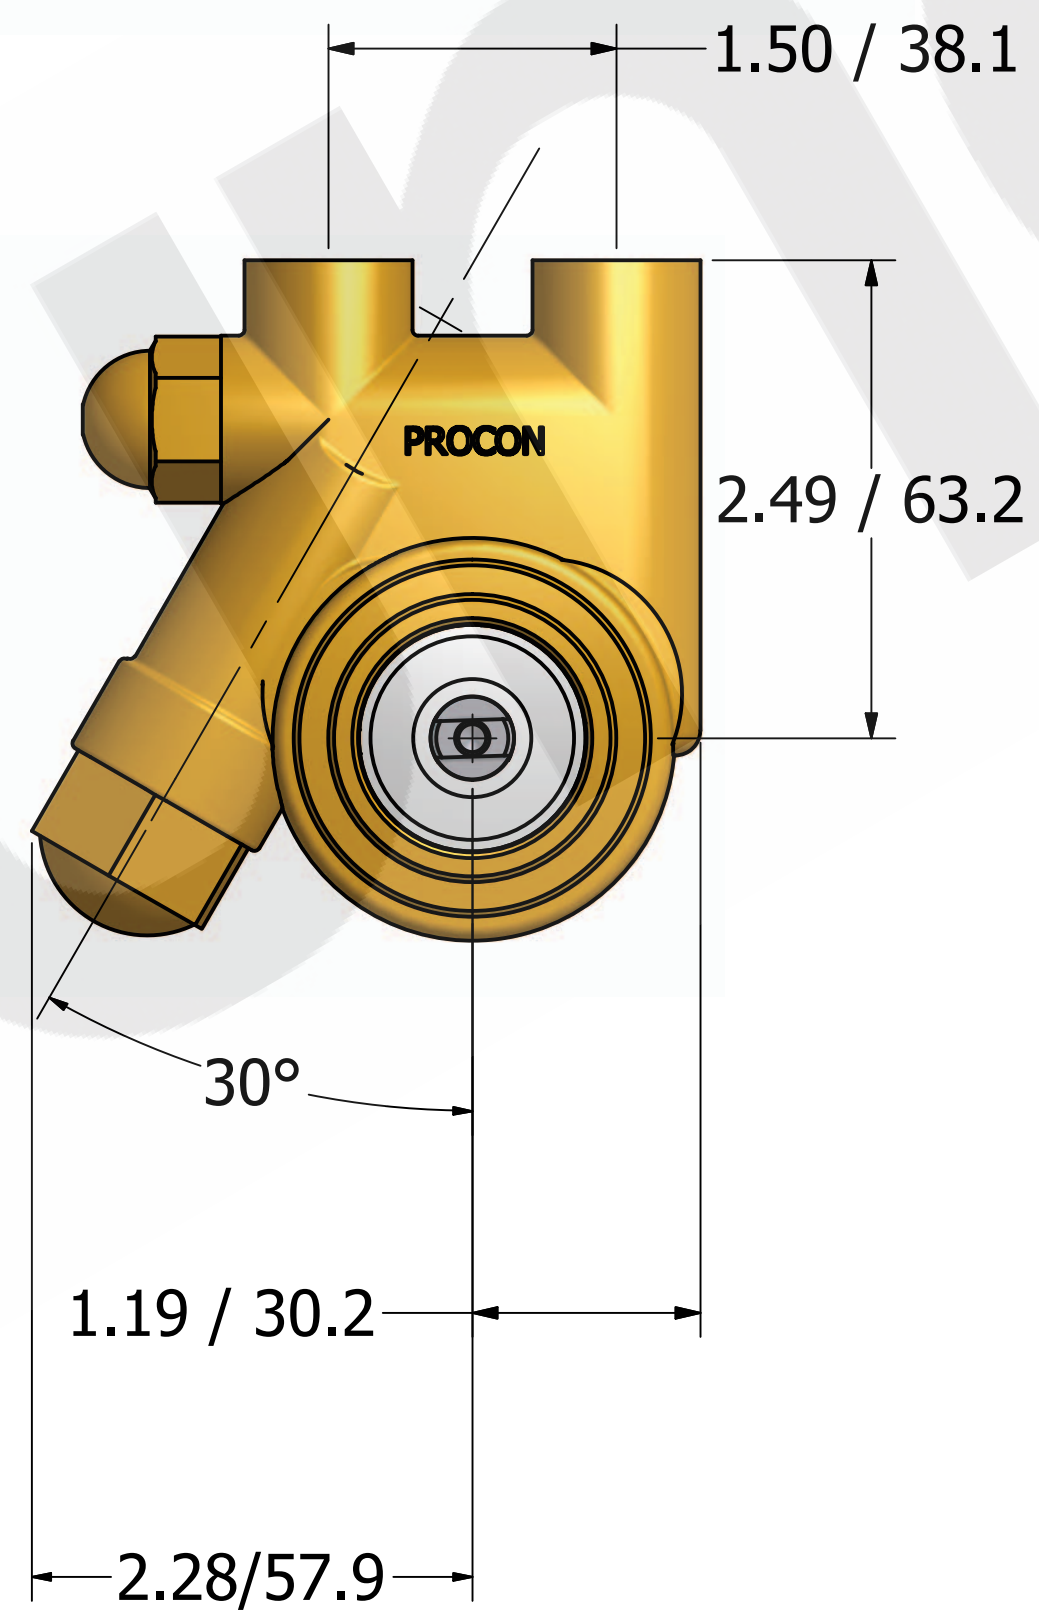

Series 1 Rotary Vane Pump Clamp-On Style

3/8-18 NPT or
3/8-19 BSPP (G3/8)
INLET/OUTLET PORTS

1143 Bronze Coupling

"A" Mounting

**"B" Mounting with 1143
Bronze Coupling**

Series 1 - Rotary Vane Pumps Bolt-On Style

"E" Mounting