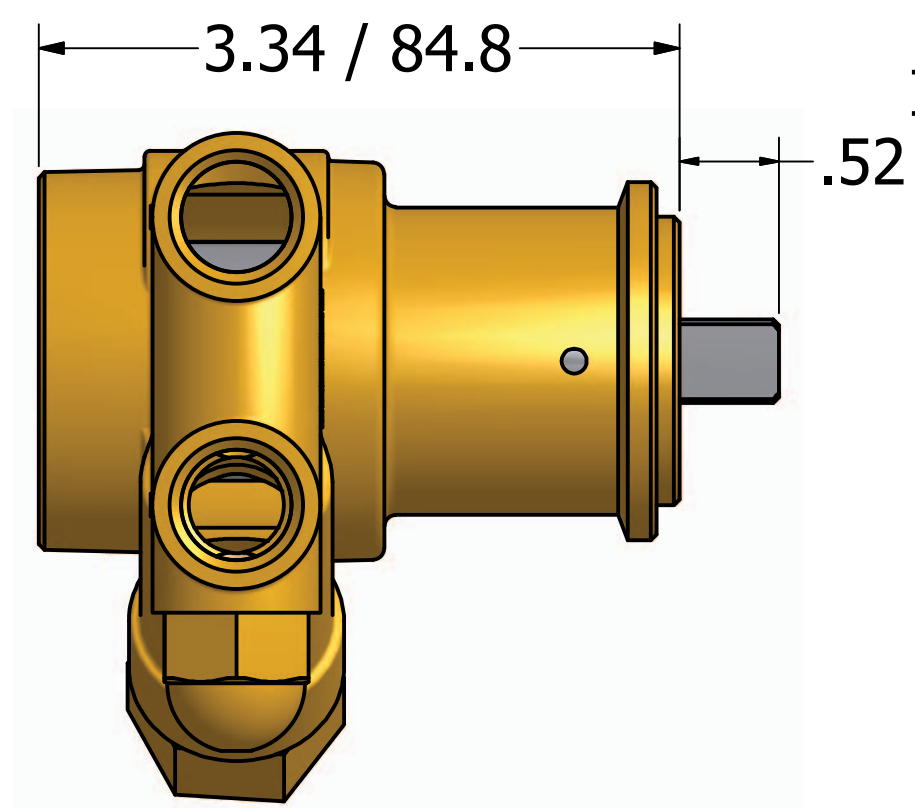

Series 1 Rotary Vane Pump Clamp-On Style

3/8-18 NPT or
3/8-19 BSPP (G3/8)
INLET/OUTLET PORTS

1143 Bronze Coupling

"A" Mounting

**"B" Mounting with 1143
Bronze Coupling**

Series 1 - Rotary Vane Pumps Bolt-On Style

"E" Mounting