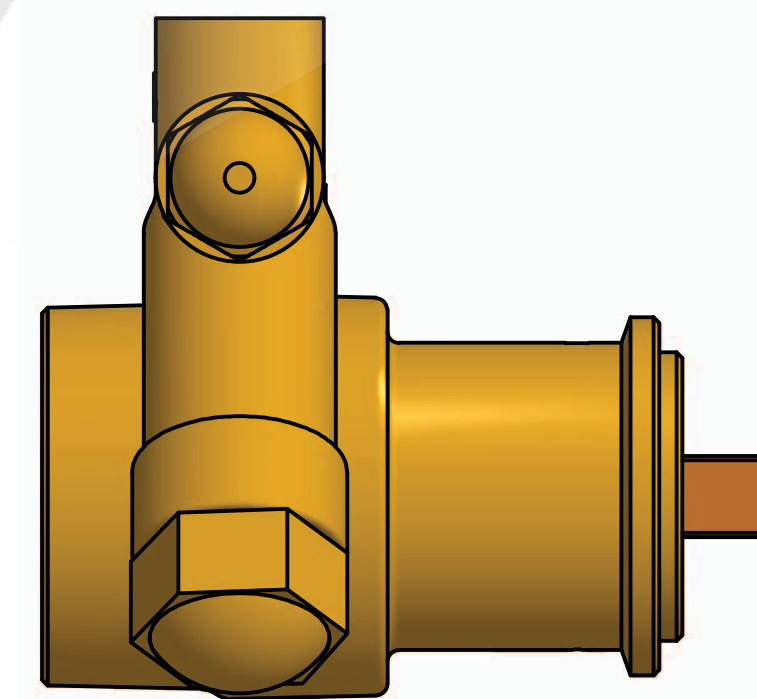

Series 1 Rotary Vane Pump Clamp-On Style

3/8-18 NPT or
3/8-19 BSPP (G3/8)
INLET/OUTLET PORTS

1143 Bronze Coupling

"A" Mounting

**"B" Mounting with 1143
Bronze Coupling**

Series 1 - Rotary Vane Pumps Bolt-On Style

"E" Mounting