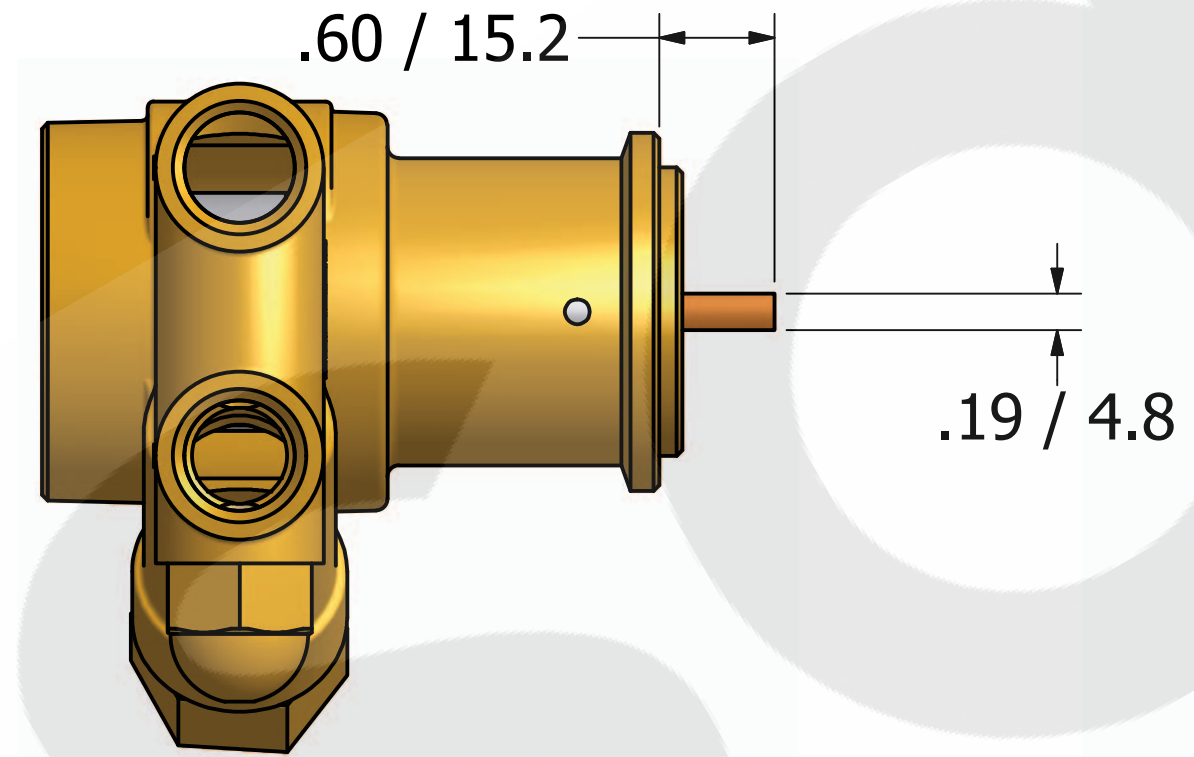

Series 1 Rotary Vane Pump Clamp-On Style

3/8-18 NPT or
3/8-19 BSPP (G3/8)
INLET/OUTLET PORTS

1143 Bronze Coupling

"A" Mounting

**"B" Mounting with 1143
Bronze Coupling**

Series 1 - Rotary Vane Pumps Bolt-On Style

"E" Mounting