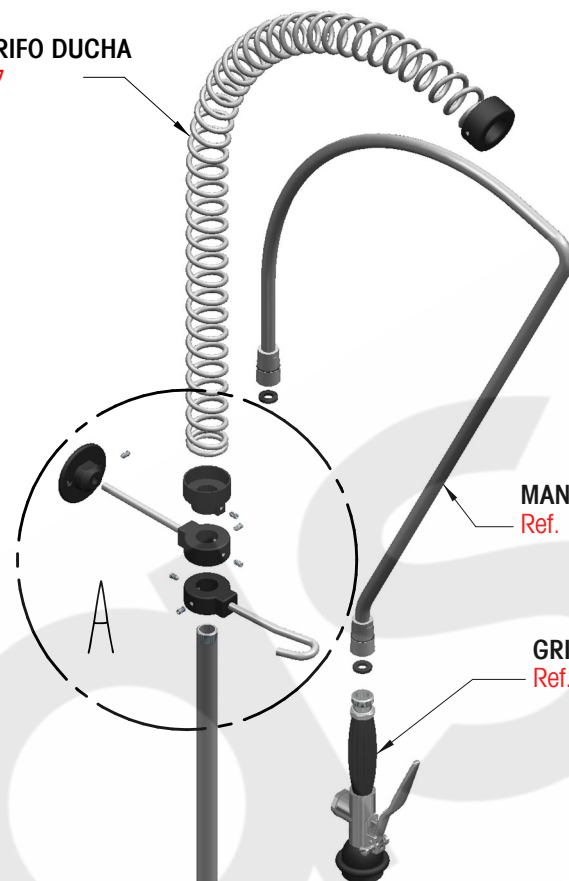

MUELLE GRIFO DUCHA
Ref. 13867

CARTUCHO INT. POMO GRIFO DUCHA $\frac{1}{2}$ "
Ref. 88666

POMO AGUA FRÍA
Ref. 98860

POMO AGUA CALIENTE
Ref. 98859

Ref. 85333

GRIFO DUCHA MURAL 2 AGUAS

Wall mount hot/cold water pre-rinse unit