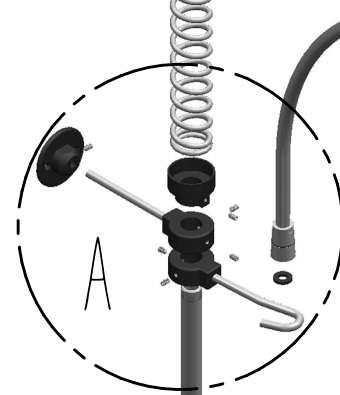

MUELLE GRIFO DUCHA "ECO" 70 cm
Ref. 97241

MANGUERA FLEXIBLE INOX 1m 1/2"x1/2"
Ref. 13868

SOPORTE PARED DUCHA
Ref. 15505

GRIFO DUCHA 1/2"
Ref. 13866

MONOMANDO GRIFO DUCHA 2 AGUAS "ECO"
Ref. 97244

CARTUCHO GRIFO MEZCLADOR "ECO"
Ref. 84365

MANGUERAS FLEXIBLES INOX "ECO" 50cm 1/2"
Ref. 97245

DETALLE A

Ref. 97232

GRIFO DUCHA SOBREMESA MONOMANDO

Deck mount pre-rinse unit with single mixer