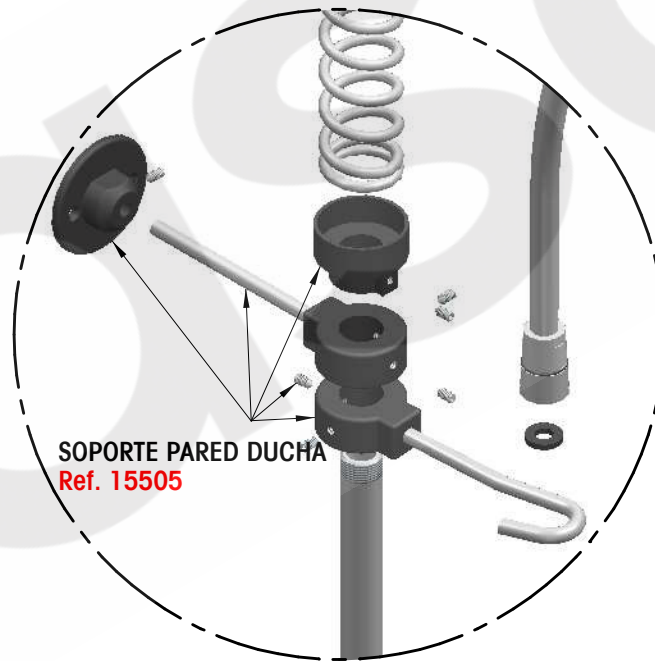

MUELLE GRIFO DUCHA "ECO" 70 cm
Ref. 97241

MANGUERA FLEXIBLE INOX 1m 1/2"x1/2"
Ref. 13868

SOPORTE PARED DUCHA
Ref. 15505

GRIFO DUCHA 1/2"
Ref. 13866

MONOMANDO GRIFO DUCHA 2 AGUAS "ECO"
Ref. 97244

CARTUCHO GRIFO MEZCLADOR "ECO"
Ref. 84365

MANGUERAS FLEXIBLES INOX "ECO" 50cm 1/2"
Ref. 97245

DETALLE A

Ref. 97232

GRIFO DUCHA SOBREMESA MONOMANDO

Deck mount pre-rinse unit with single mixer