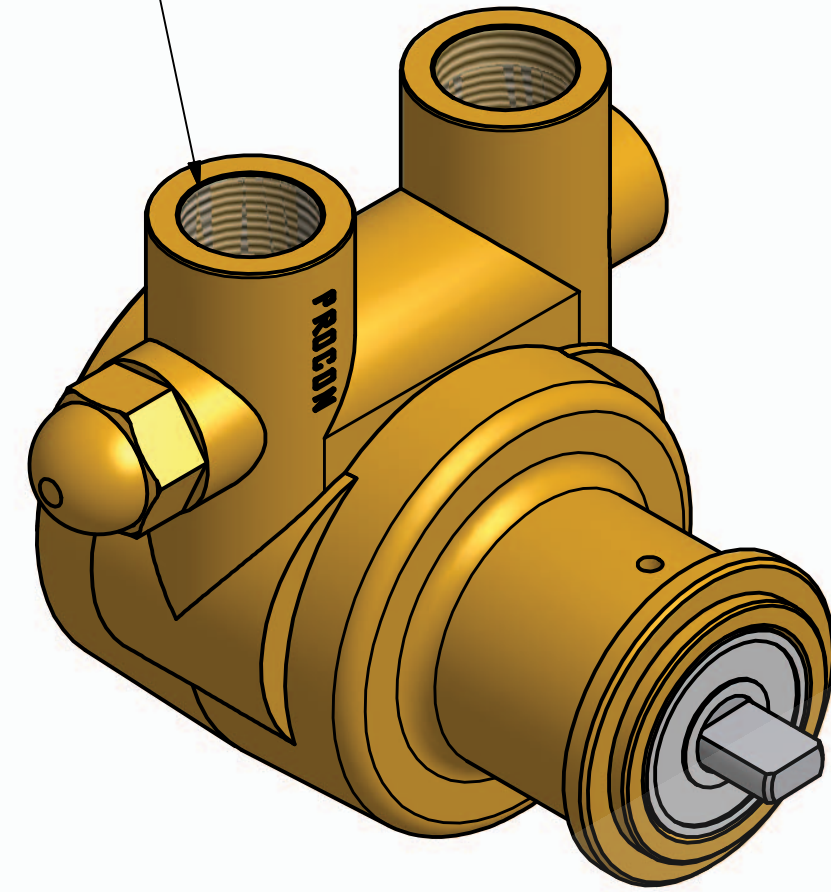

Series 4 - Rotary Vane Pump Clamp-On Style

1/2-14 NPT or
1/2-14 BSPP (G1/2)
Inlet/Outlet Ports

1143 Bronze coupling

"A" Mounting

**"B" Mounting with
1143 Bronze Coupling**

Series 4 - Rotary Vane Pump Bolt-On Style

"E" Mounting