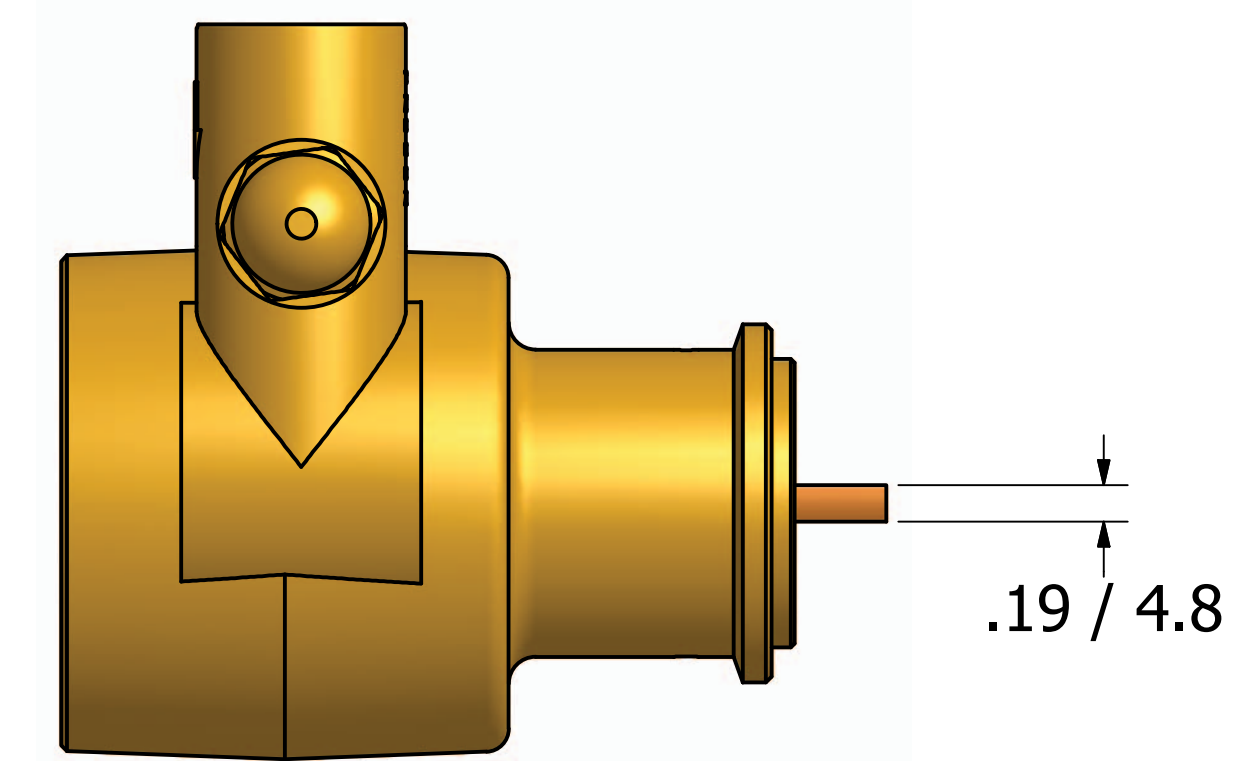

Series 4 - Rotary Vane Pump Clamp-On Style

1/2-14 NPT or
1/2-14 BSPP (G1/2)
Inlet/Outlet Ports

1143 Bronze coupling

"A" Mounting

**"B" Mounting with
1143 Bronze Coupling**

Series 4 - Rotary Vane Pump Bolt-On Style

"E" Mounting