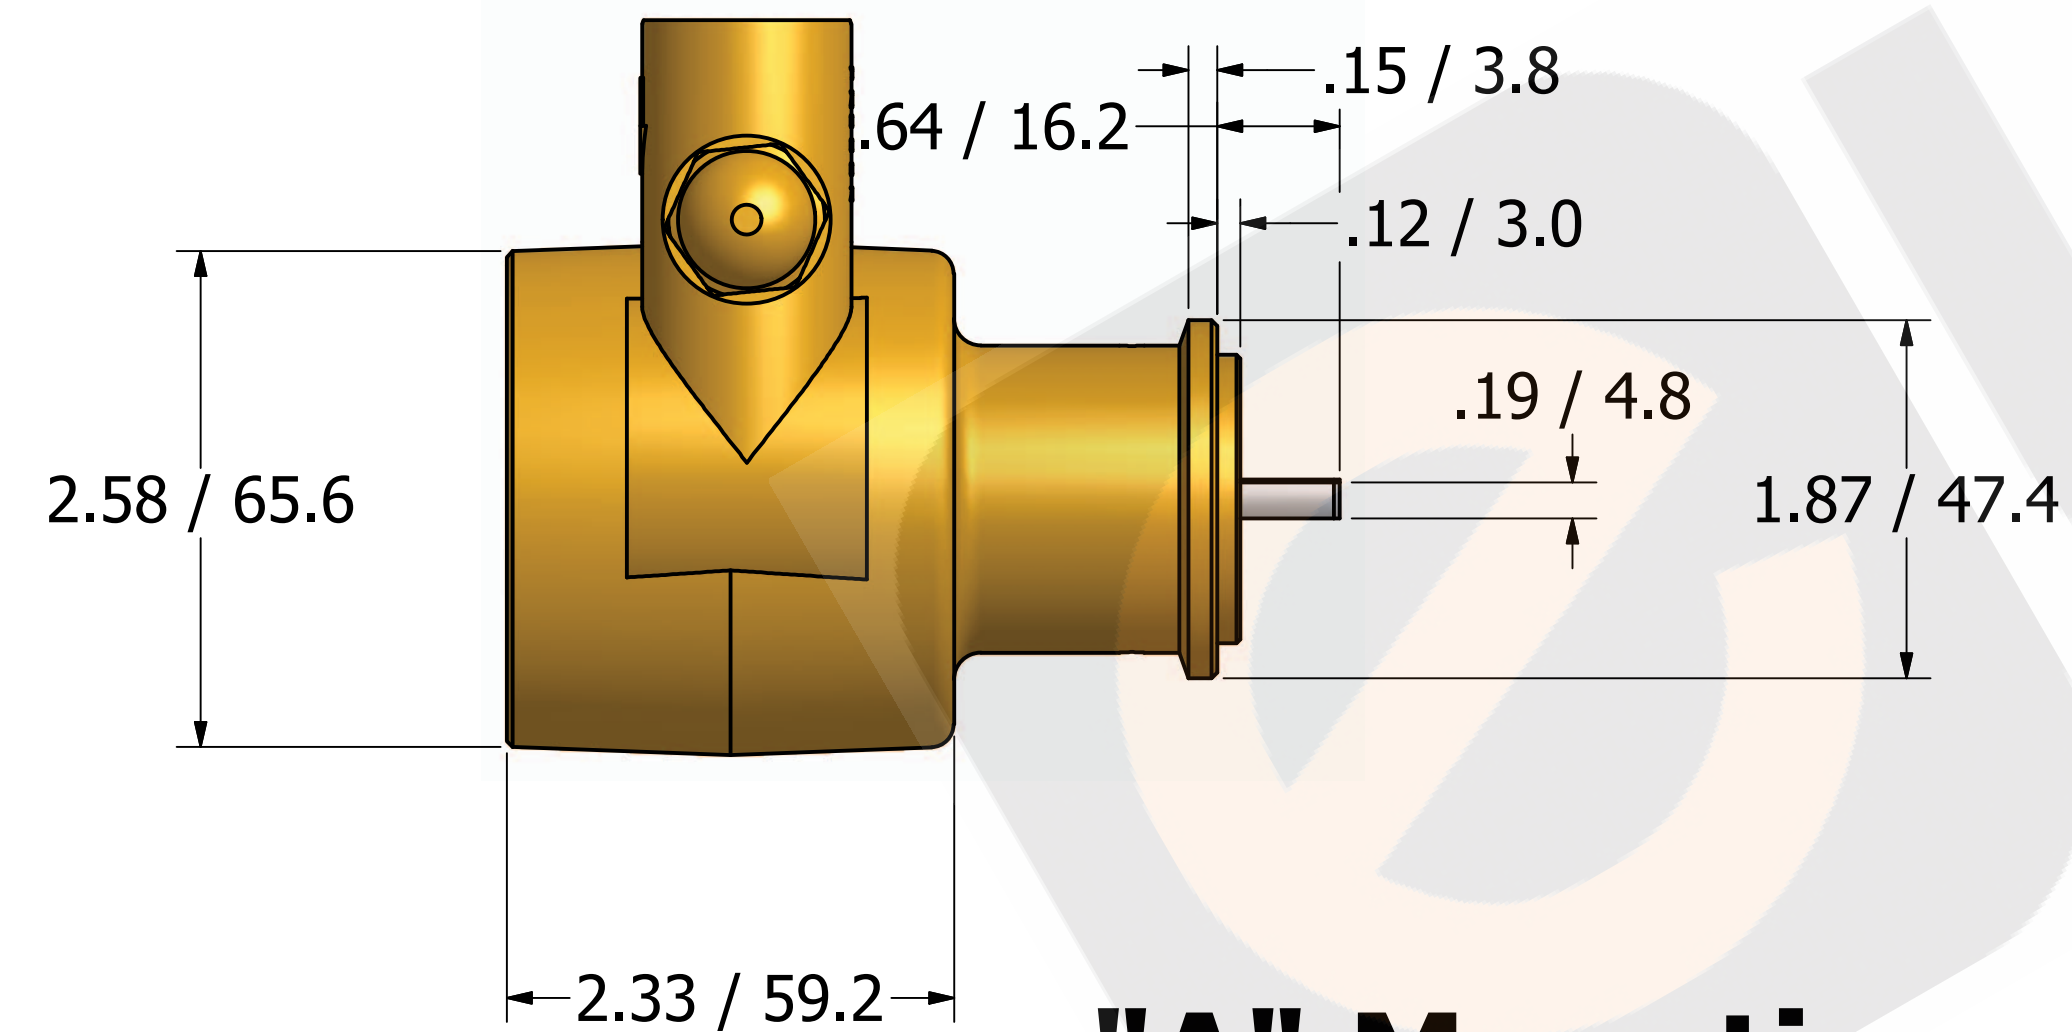

Series 4 - Rotary Vane Pump Clamp-On Style

1/2-14 NPT or
1/2-14 BSPP (G1/2)
Inlet/Outlet Ports

1143 Bronze coupling

"A" Mounting

**"B" Mounting with
1143 Bronze Coupling**

Series 4 - Rotary Vane Pump Bolt-On Style

"E" Mounting