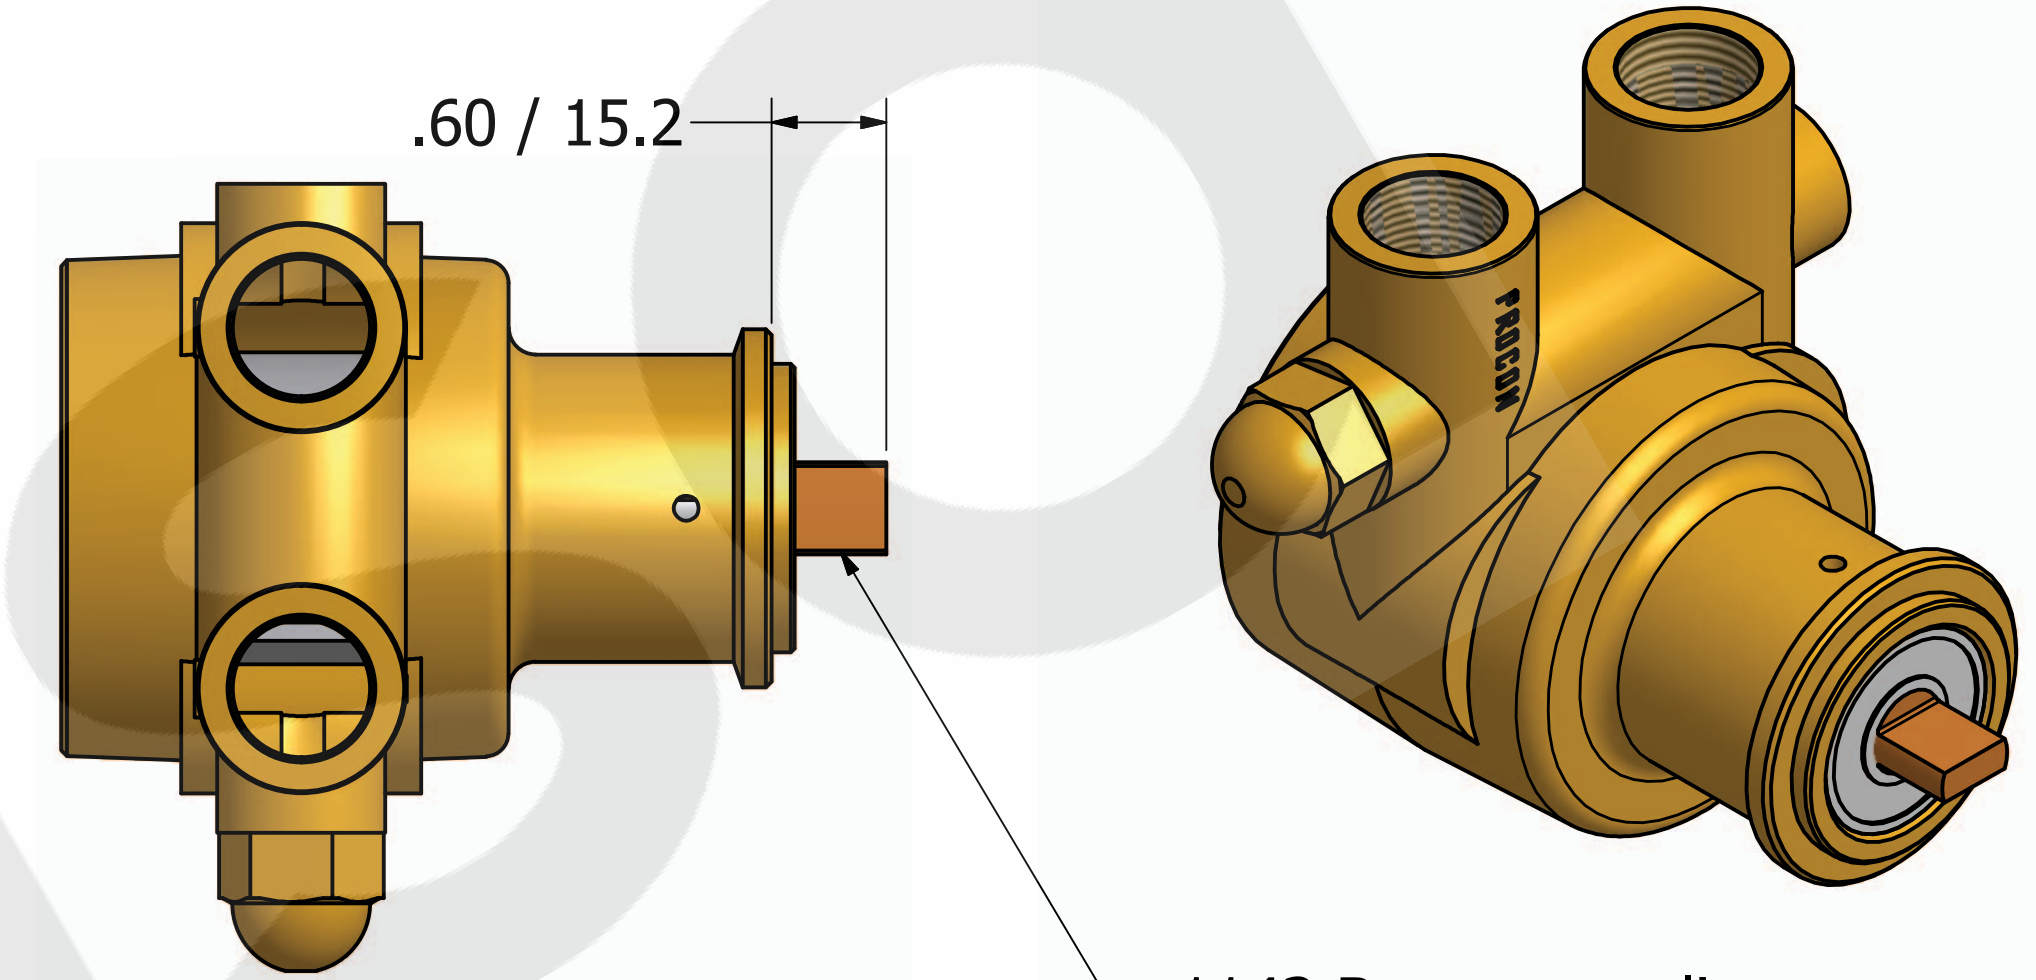

Series 4 - Rotary Vane Pump Clamp-On Style

1/2-14 NPT or
1/2-14 BSPP (G1/2)
Inlet/Outlet Ports

1143 Bronze coupling

"A" Mounting

**"B" Mounting with
1143 Bronze Coupling**

Series 4 - Rotary Vane Pump Bolt-On Style

"E" Mounting