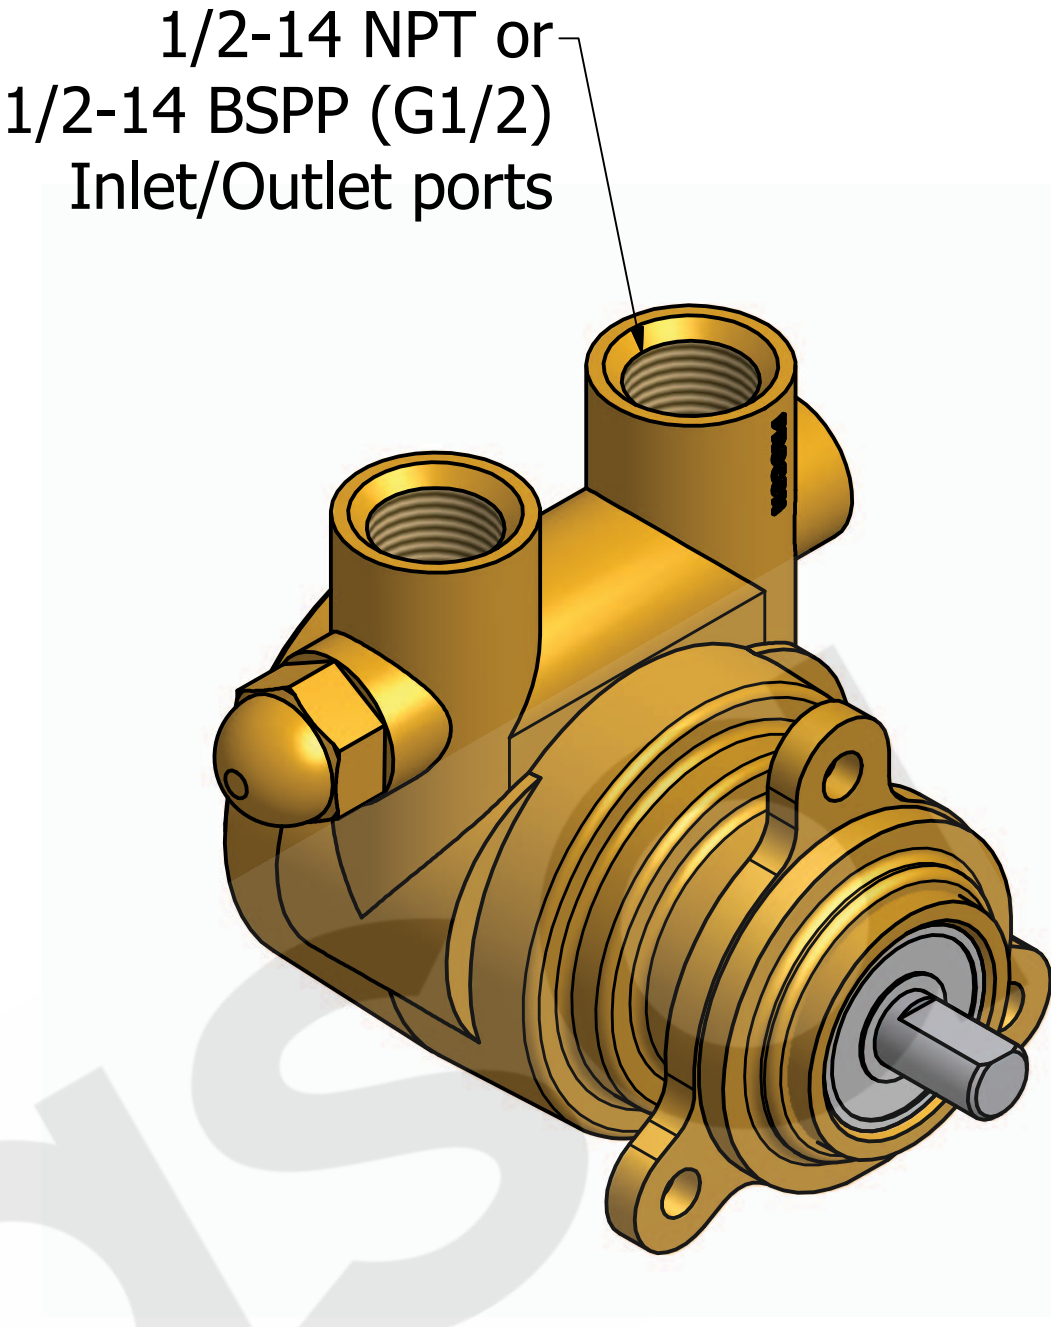

Series 4 - Rotary Vane Pump Clamp-On Style

1/2-14 NPT or
1/2-14 BSPP (G1/2)
Inlet/Outlet Ports

1143 Bronze coupling

"A" Mounting

**"B" Mounting with
1143 Bronze Coupling**

Series 4 - Rotary Vane Pump Bolt-On Style

"E" Mounting