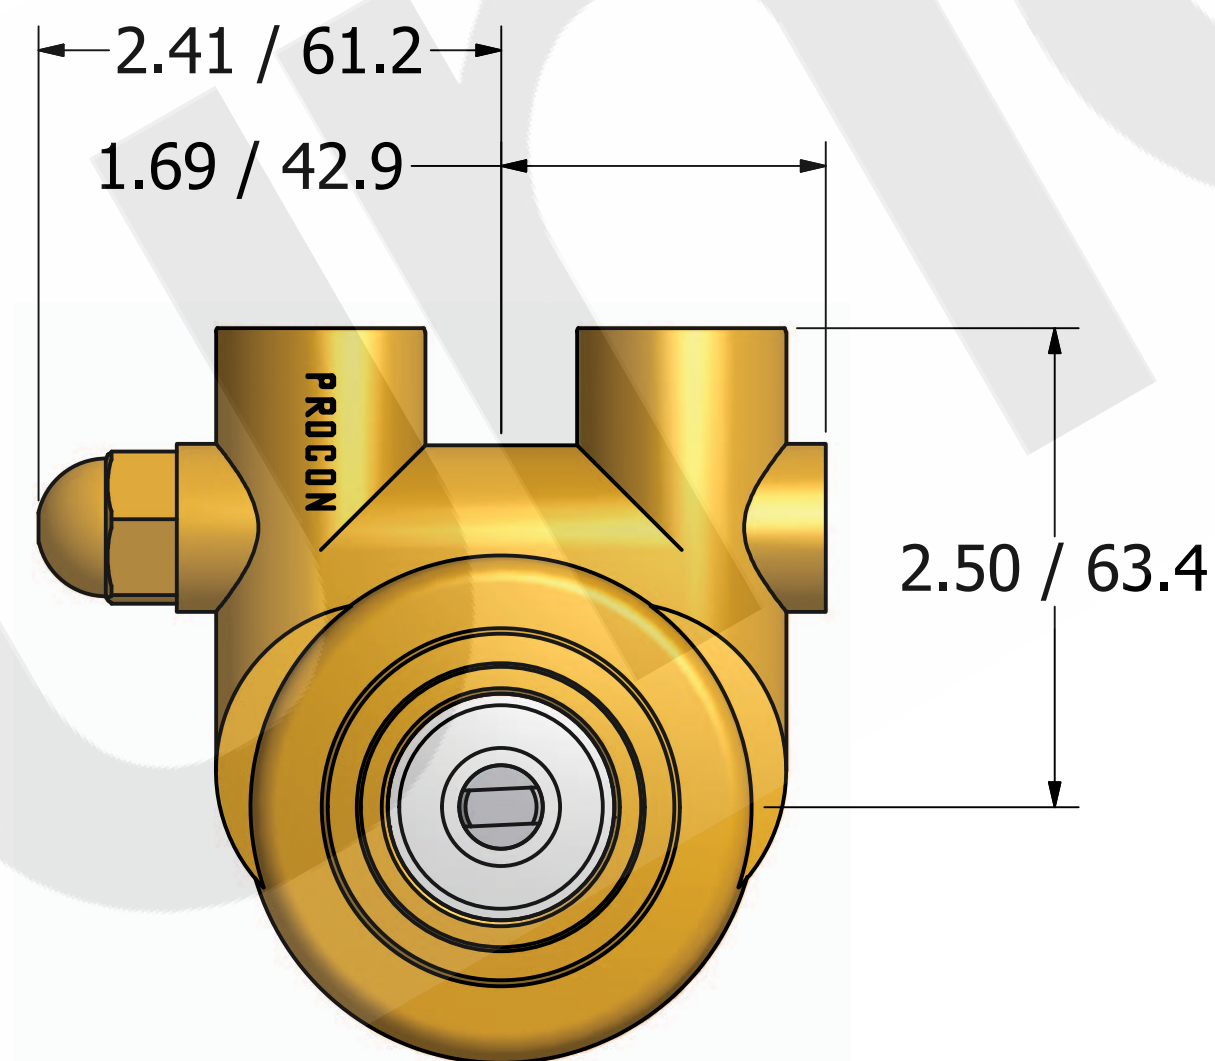

Series 4 - Rotary Vane Pump Clamp-On Style

1/2-14 NPT or
1/2-14 BSPP (G1/2)
Inlet/Outlet Ports

1143 Bronze coupling

"A" Mounting

**"B" Mounting with
1143 Bronze Coupling**

Series 4 - Rotary Vane Pump Bolt-On Style

"E" Mounting