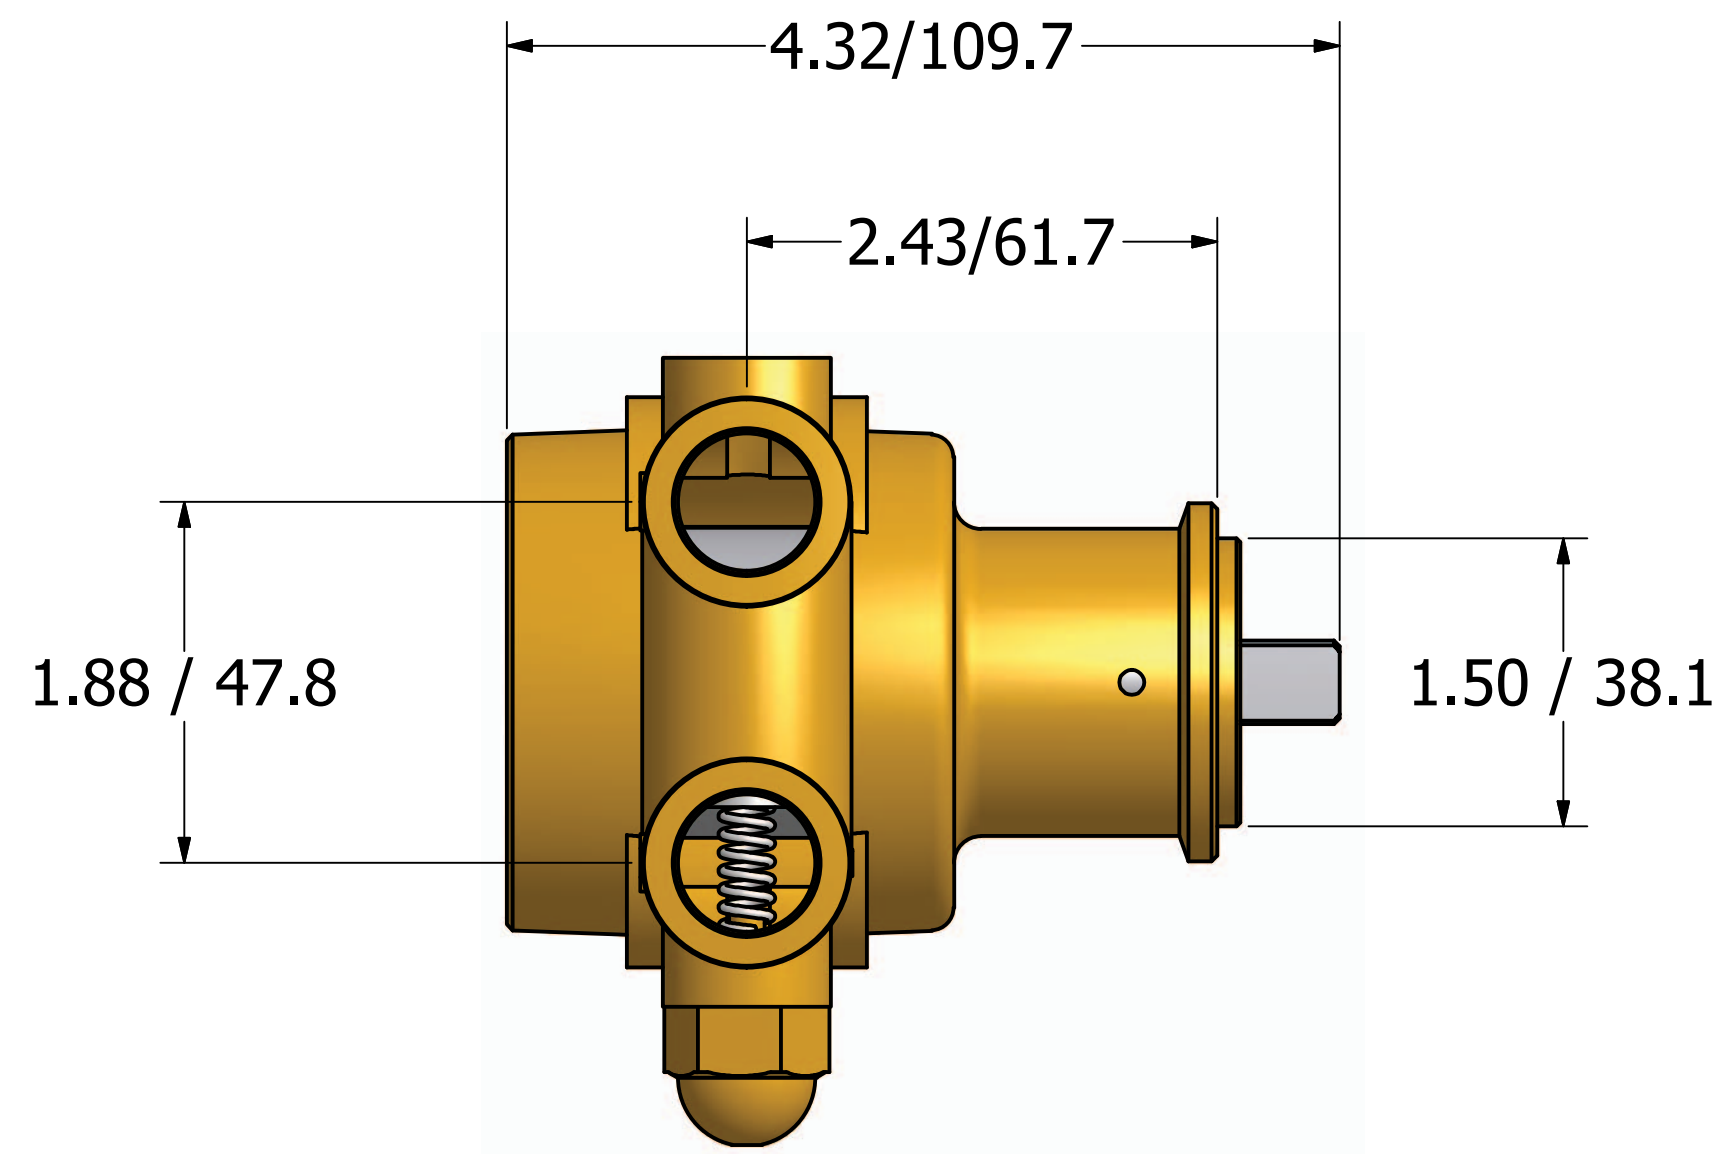

Series 4 - Rotary Vane Pump Clamp-On Style

1/2-14 NPT or
1/2-14 BSPP (G1/2)
Inlet/Outlet Ports

1143 Bronze coupling

"A" Mounting

**"B" Mounting with
1143 Bronze Coupling**

Series 4 - Rotary Vane Pump Bolt-On Style

"E" Mounting