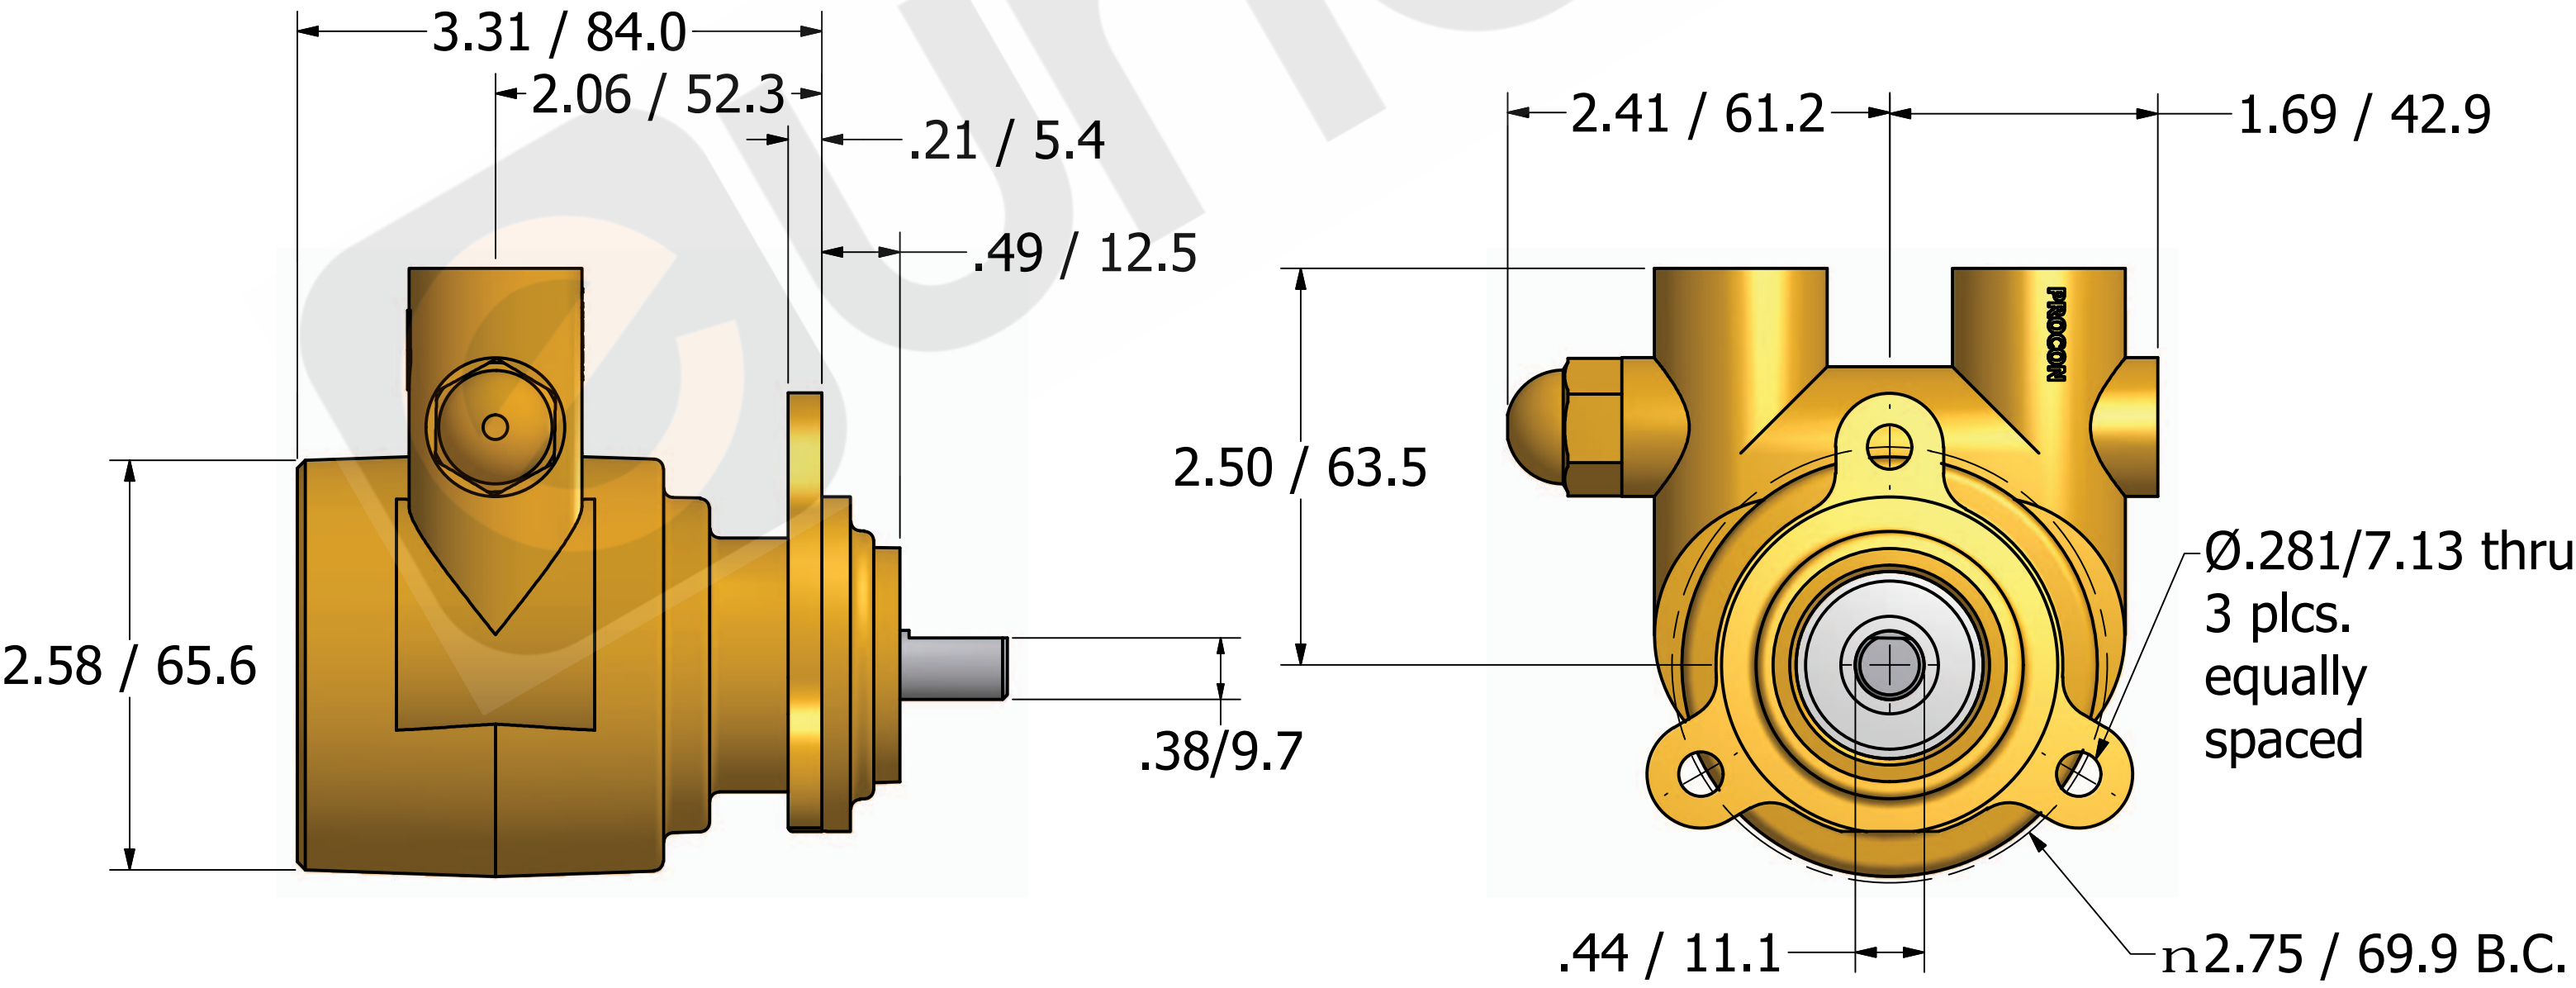

Series 4 - Rotary Vane Pump Clamp-On Style

1/2-14 NPT or
1/2-14 BSPP (G1/2)
Inlet/Outlet Ports

1143 Bronze coupling

"A" Mounting

**"B" Mounting with
1143 Bronze Coupling**

Series 4 - Rotary Vane Pump Bolt-On Style

"E" Mounting