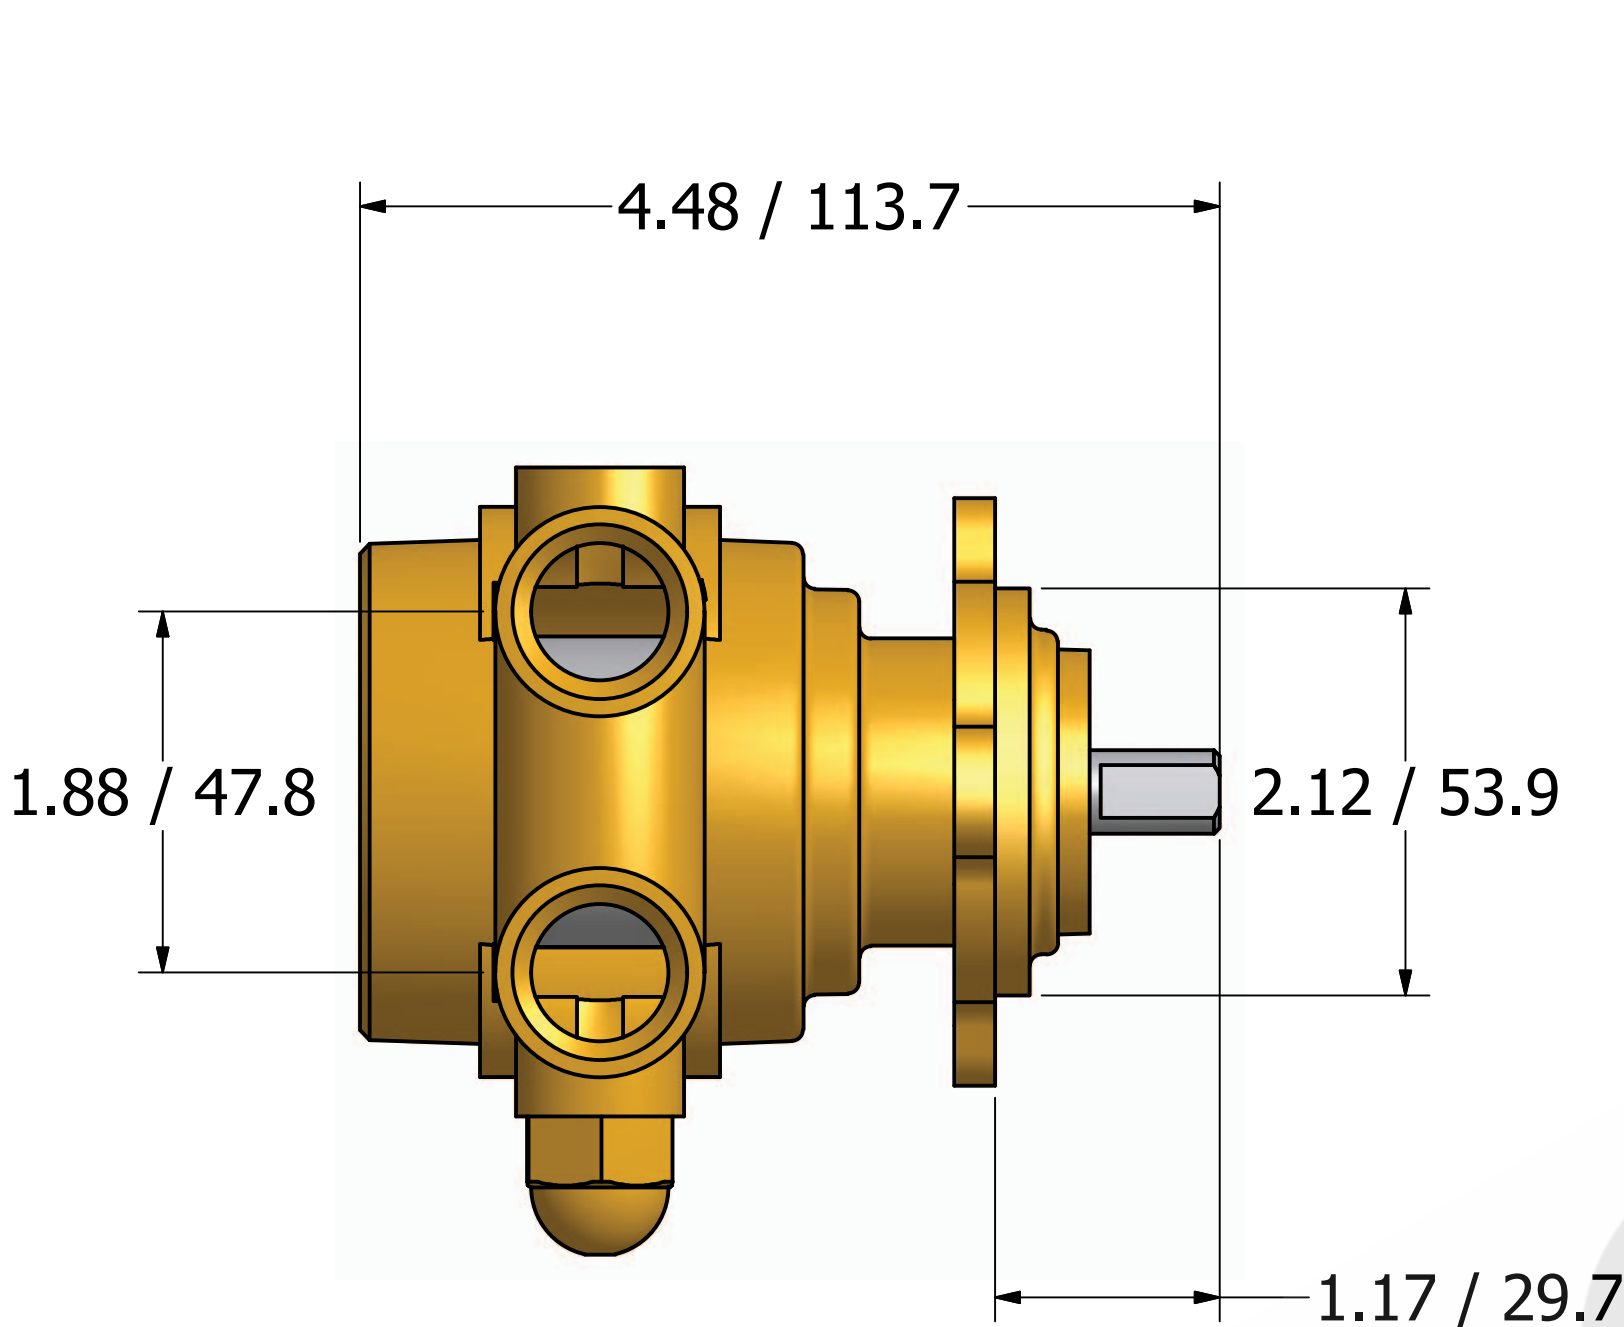

Series 4 - Rotary Vane Pump Clamp-On Style

1/2-14 NPT or
1/2-14 BSPP (G1/2)
Inlet/Outlet Ports

1143 Bronze coupling

"A" Mounting

**"B" Mounting with
1143 Bronze Coupling**

Series 4 - Rotary Vane Pump Bolt-On Style

"E" Mounting