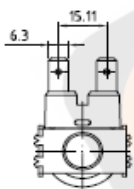

ONE WAY INLET VALVE

ES 180/88

TIPO ES 180/88

Coils

220/240V 50-60Hz 8VA
 220/240V 50-60Hz 8VA RINF.
 12V 50-60Hz
 12V DC
 24V 50-60Hz
 24V DC

0.2 + 10 bar (0.02 + 1Mpa)
 T60°C Tm25°C 100% ED
 T60°C Tm90°C AB 3/5MIN

Inlet thread

Outlet

Bracket

Flow Regulators

INLET REGULATORS

l/min	Colour	l/min	Colour
2,5	brilliant yellow	7	light green
3	red	8	black
3,5	light blue	10	white
3,8	pink	11	orange
4	dark brown	12	blue
4,5	blue	14	green
5	violet	16	light brown
5,5	yellow	20	brilliant red
6	gray		