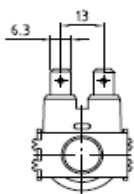

ONE WAY INLET VALVE

ES 180/88

TIPO ES 180/88

Coils

220/240V 50-60Hz 8VA
 220/240V 50-60Hz 8VA RINF.
 12V 50-60Hz
 12V DC
 24V 50-60Hz
 24V DC

0.2 + 10 bar (0.02 + 1Mpa)
 T60°C Tm25°C 100% ED
 T60°C Tm90°C AB 3/5MIN

120V 60Hz

0.2 + 10 bar (0.02 + 1Mpa)
 T60°C Tm25°C 100% ED
 T60°C Tm90°C AB 3/5MIN

220/240V 50-60Hz 8VA
 220/240V 50-60Hz 8VA RINF.
 120V 60Hz
 24V DC

0.2 + 10 bar (0.02 + 1Mpa)
 T60°C Tm25°C 100% ED
 T60°C Tm90°C AB 3/5MIN

Inlet thread

Outlet

Bracket

Flow Regulators

INLET REGULATORS

l/min	Colour	l/min	Colour
2,5	brilliant yellow	7	light green
3	red	8	black
3,5	light blue	10	white
3,8	pink	11	orange
4	dark brown	12	blue
4,5	blue	14	green
5	violet	16	light brown
5,5	yellow	20	brilliant red
6	gray		