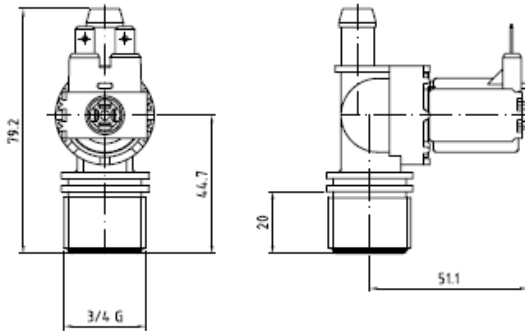

ONE WAY INLET VALVE

ES 180/88

TIPO ES 180/88

Coils

220/240V 50-60Hz 8VA
 220/240V 50-60Hz 8VA RINF.
 12V 50-60Hz
 12V DC
 24V 50-60Hz
 24V DC

0.2 + 10 bar (0.02 + 1Mpa)
 T60°C Tm25°C 100% ED
 T60°C Tm90°C AB 3/5MIN

Inlet thread

Outlet

Bracket

Flow Regulators

INLET REGULATORS

l/min	Colour	l/min	Colour
2,5	brilliant yellow	7	light green
3	red	8	black
3,5	light blue	10	white
3,8	pink	11	orange
4	dark brown	12	blue
4,5	blue	14	green
5	violet	16	light brown
5,5	yellow	20	brilliant red
6	gray		