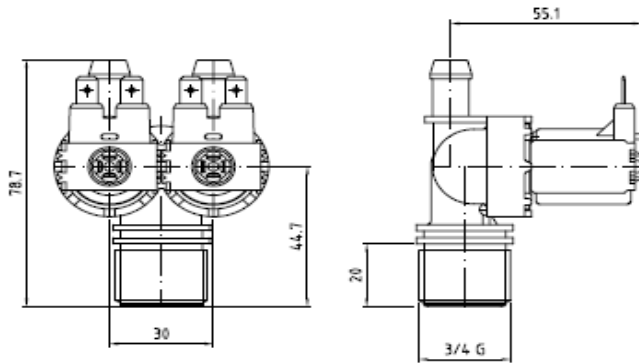

TWO WAY INLET VALVE

ED 180/88

TIPO ED 180/88

Coils

- 220/240V 50-60Hz 8VA
- 220/240V 50-60Hz 8VA RINF.
- 12V 50-60Hz
- 12V DC
- 24V 50-60Hz
- 24V DC

0.2 + 10 bar (0.02 + 1Mpa)
 T60°C Tm25°C 100% ED
 T60°C Tm90°C AB 3/5MIN

Inlet thread

Outlet

Bracket

Flow Regulators

INLET REGULATORS

l/min	Colour	l/min	Colour
2,5	brilliant yellow	7	light green
3	red	8	black
3,5	light blue	10	white
3,8	pink	11	orange
4	dark brown	12	blue
4,5	blue	14	green
5	violet	16	light brown
5,5	yellow	20	brilliant red
6	gray		