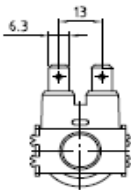

TWO WAY INLET VALVE

ED 180/88

TIPO ED 180/88

Coils

- 220/240V 50-60Hz 8VA
- 220/240V 50-60Hz 8VA RINF.
- 12V 50-60Hz
- 12V DC
- 24V 50-60Hz
- 24V DC

0.2 + 10 bar (0.02 + 1Mpa)
 T60°C Tm25°C 100% ED
 T60°C Tm90°C AB 3/5MIN

Inlet thread

Outlet

Bracket

Flow Regulators

INLET REGULATORS

l/min	Colour	l/min	Colour
2,5	brilliant yellow	7	light green
3	red	8	black
3,5	light blue	10	white
3,8	pink	11	orange
4	dark brown	12	blue
4,5	blue	14	green
5	violet	16	light brown
5,5	yellow	20	brilliant red
6	gray		