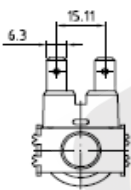

TWO WAY INLET VALVE

ED 180/88

TIPO ED 180/88

Coils

- 220/240V 50-60Hz 8VA
- 220/240V 50-60Hz 8VA RINF.
- 12V 50-60Hz
- 12V DC
- 24V 50-60Hz
- 24V DC

0.2 + 10 bar (0.02 + 1Mpa)
 T60°C Tm25°C 100% ED
 T60°C Tm90°C AB 3/5MIN

Inlet thread

Outlet

Bracket

Flow Regulators

INLET REGULATORS

l/min	Colour	l/min	Colour
2,5	brilliant yellow	7	light green
3	red	8	black
3,5	light blue	10	white
3,8	pink	11	orange
4	dark brown	12	blue
4,5	blue	14	green
5	violet	16	light brown
5,5	yellow	20	brilliant red
6	gray		