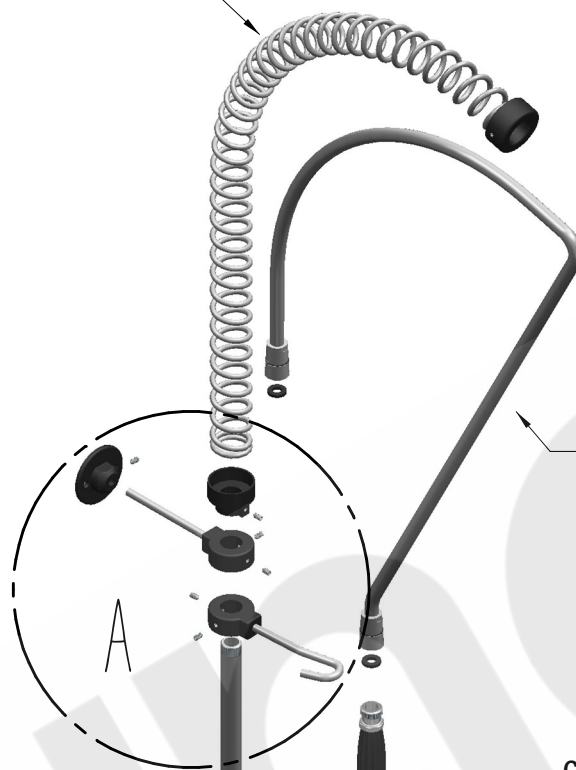

MUELLE GRIFO DUCHA "ECO"  
Ref. 97241

MANGUERA FLEXIBLE INOX 1m 1/2"x1/2"  
Ref. 13868

GRIFO DUCHA 1/2"  
Ref. 13866

CARTUCHO GRIFO MEZCLADOR  
Ref. 84365

MONOMANDO GRIFO DUCHA 2 AGUAS "ECO"  
Ref. 97244

### DETALLE A

SOPORTE PARED DUCHA  
Ref. 15505

<b>Ref. 97238</b>	
GRIFO DUCHA MURAL MONOMANDO 2 AGUAS	
Wall mount mixer hot/cold water pre-rinse unit	