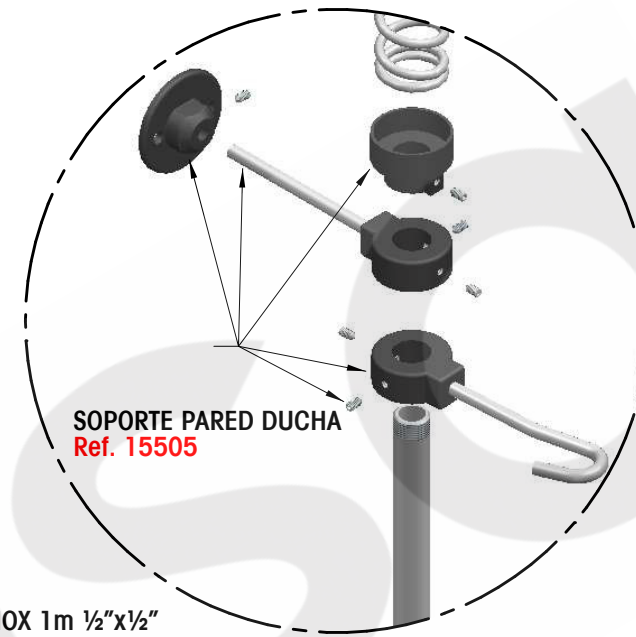

MUELLE GRIFO DUCHA "ECO"  
Ref. 97241

MANGUERA FLEXIBLE INOX 1m 1/2"x1/2"  
Ref. 13868

GRIFO DUCHA 1/2"  
Ref. 13866

CARTUCHO GRIFO MEZCLADOR  
Ref. 84365

MONOMANDO GRIFO DUCHA 2 AGUAS "ECO"  
Ref. 97244

### DETALLE A

SOPORTE PARED DUCHA  
Ref. 15505

<b>Ref. 97238</b>	
GRIFO DUCHA MURAL MONOMANDO 2 AGUAS	
Wall mount mixer hot/cold water pre-rinse unit	